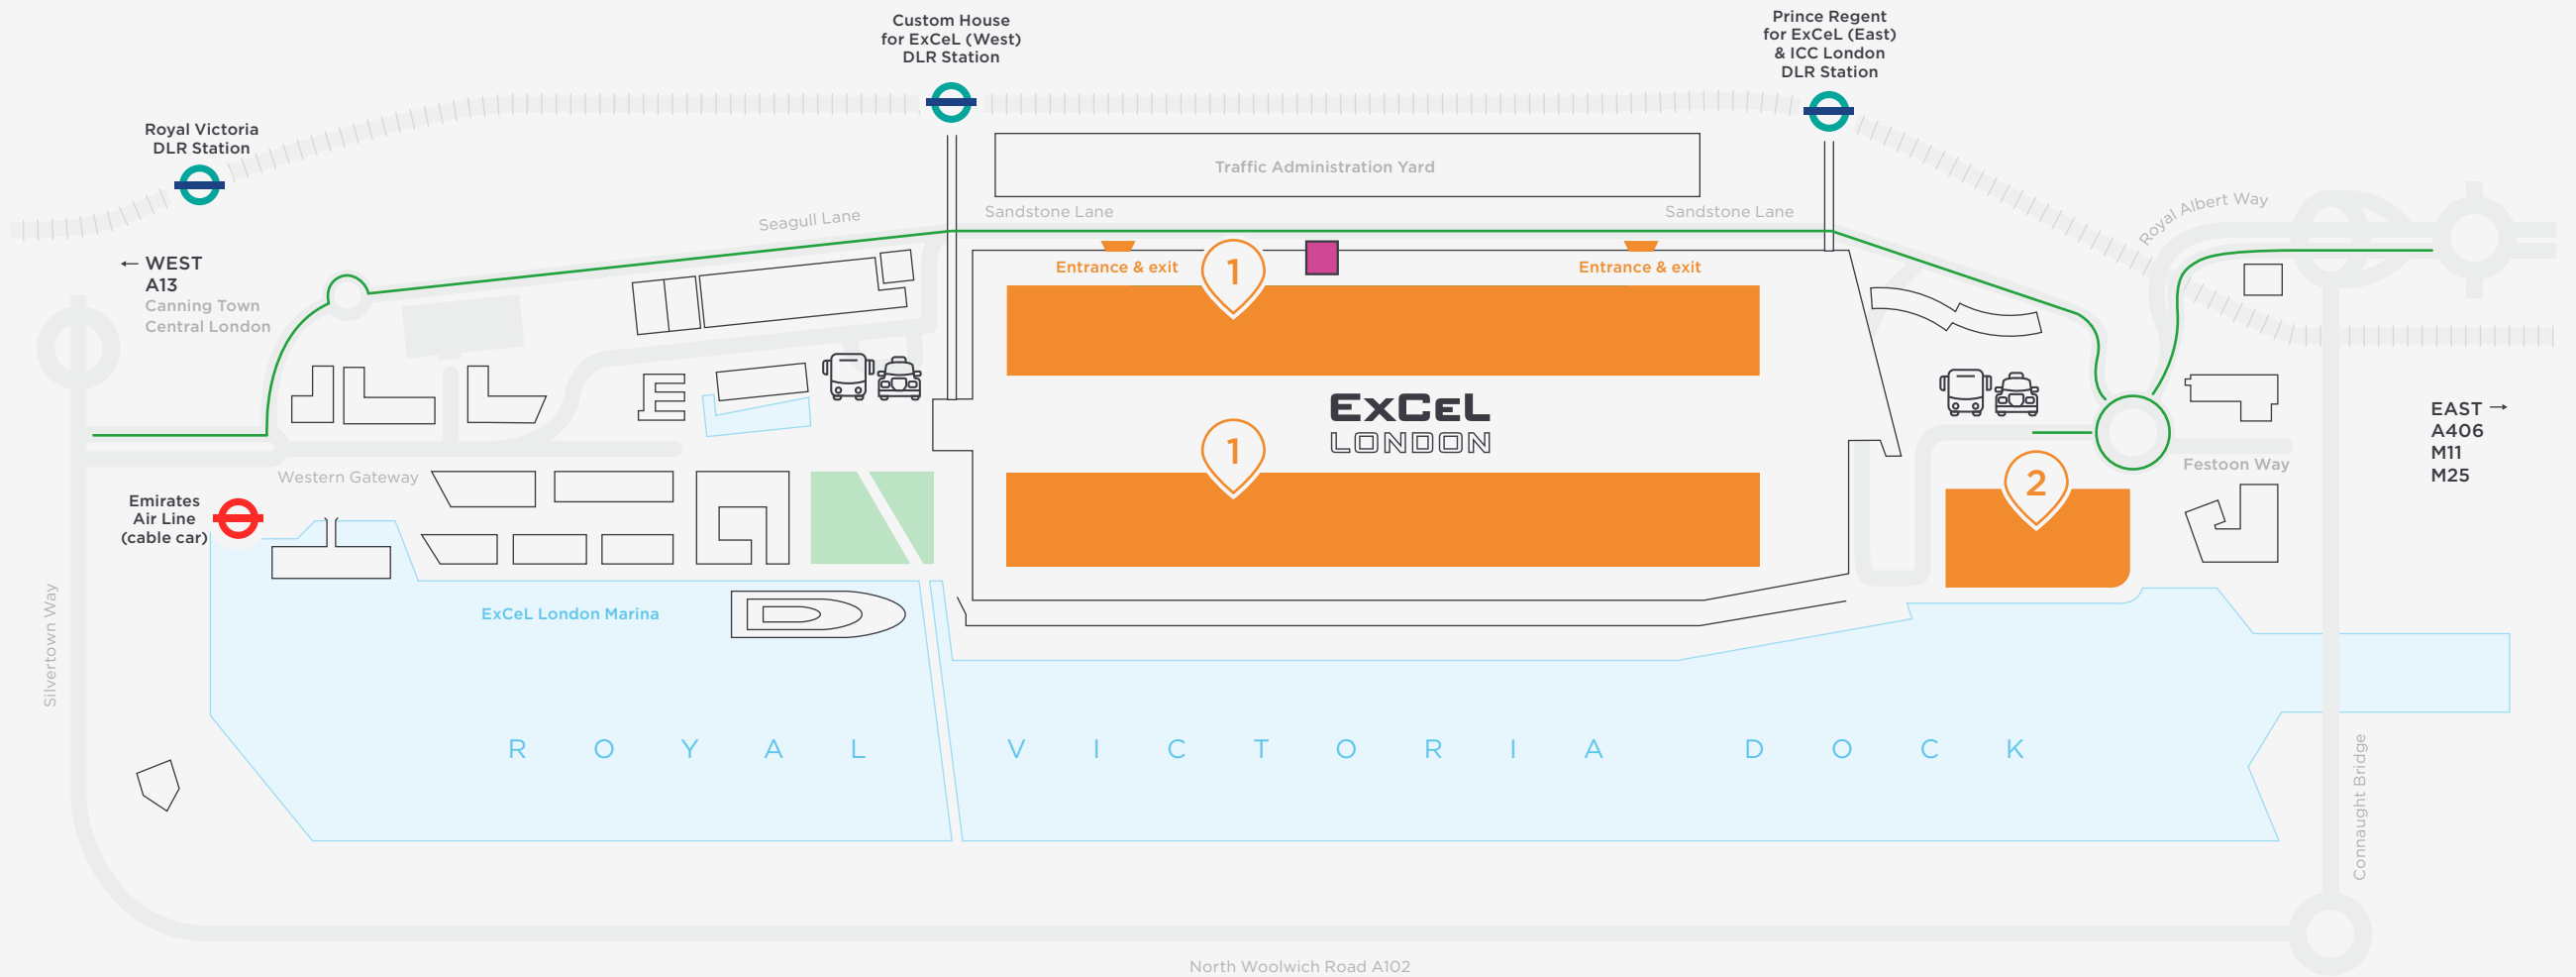

ExCeL parking facilities

Key

- 1** Venue car park
1,800 spaces with 124 accessible spaces and access to the venue via level 0 with lifts available
- 2** East car park
420 spaces with 10 accessible spaces and access to the venue via level 0 with lifts available