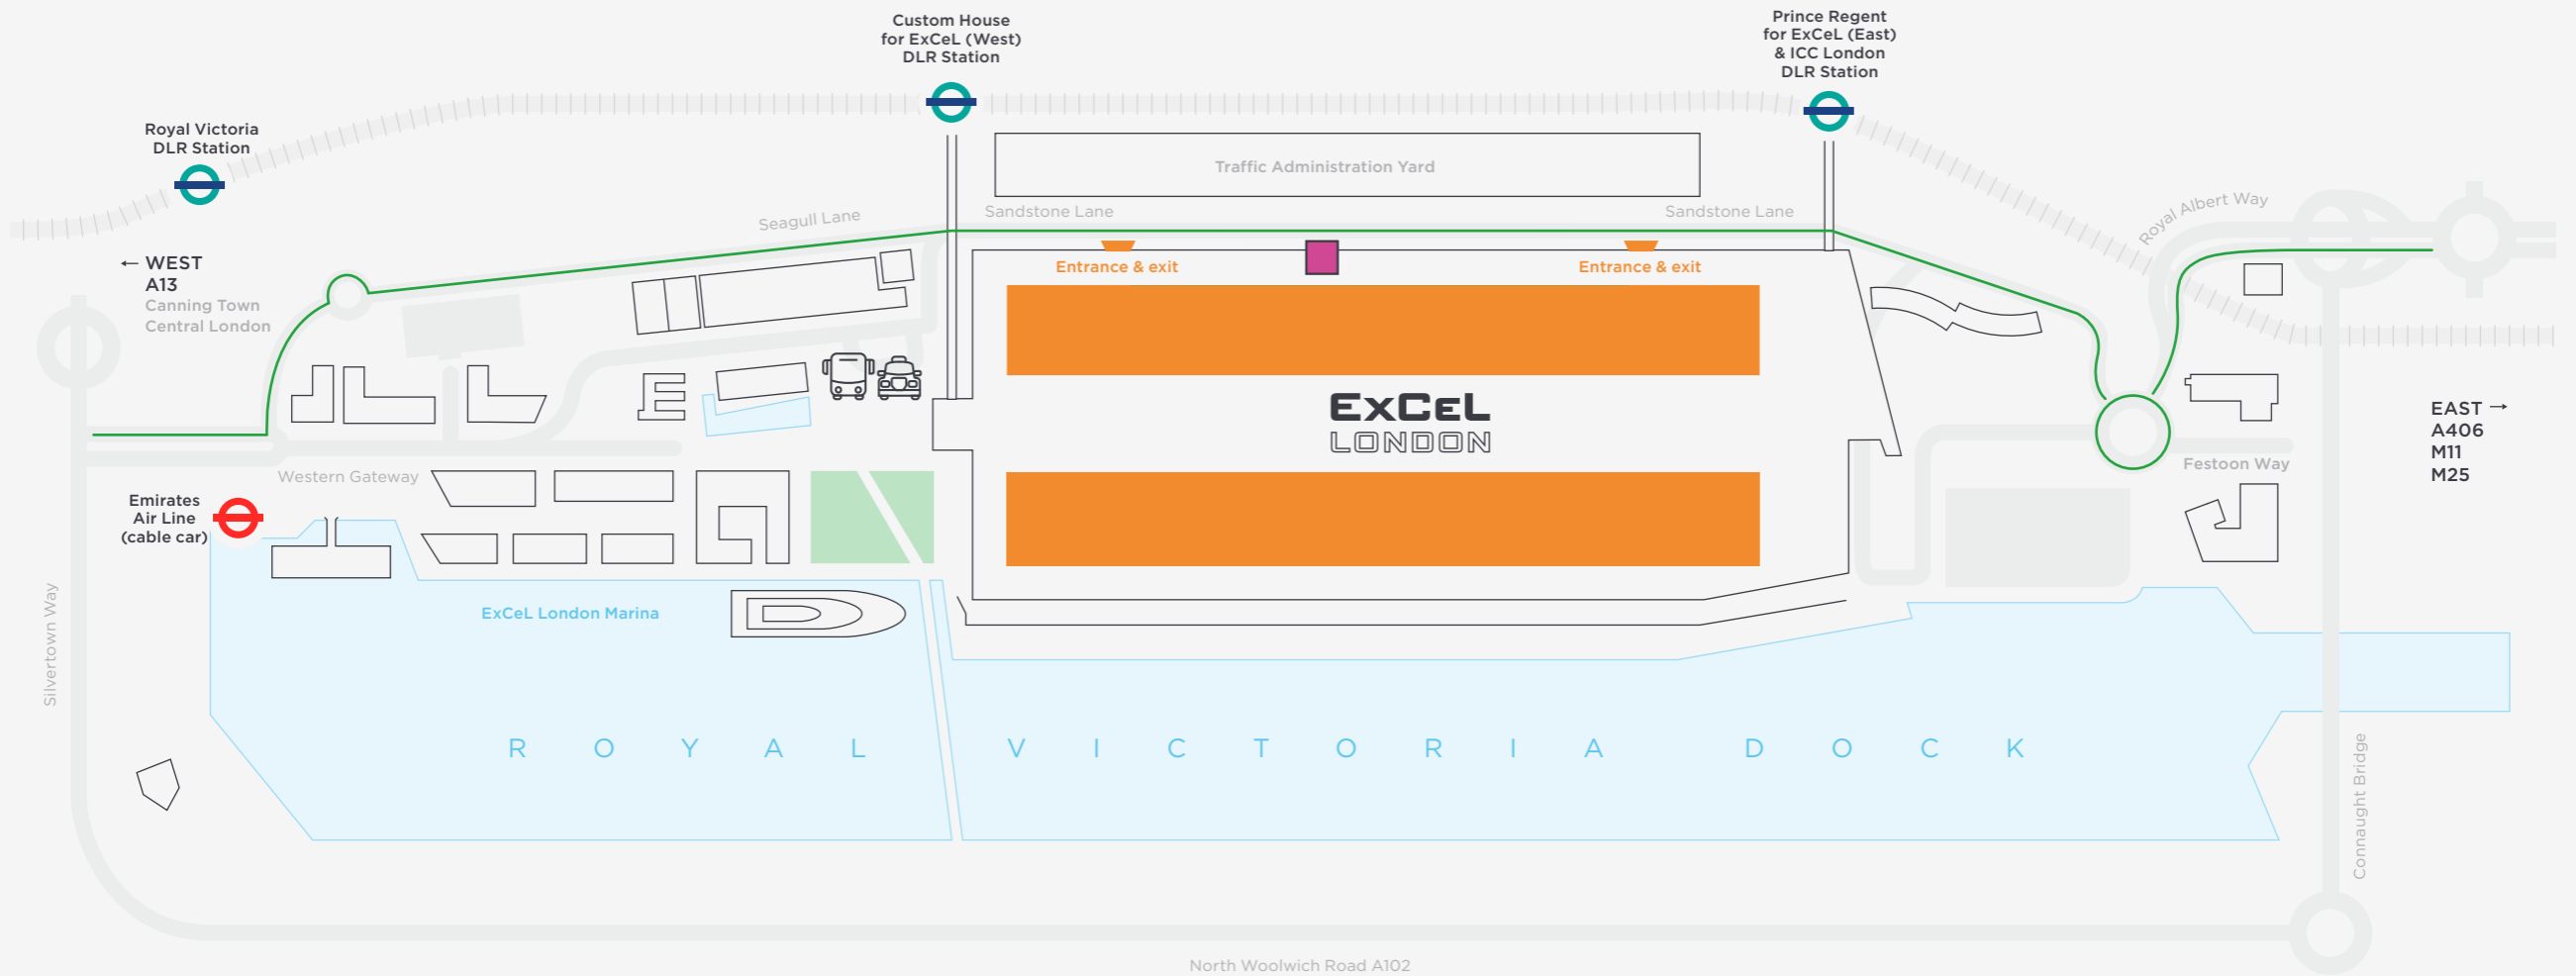

ExCeL parking facilities

Key

 **Venue car park**
 1,800 spaces with 124 accessible spaces and access to the venue via level 0 with lifts available

 Coach, bus and taxi drop-off

 Emirates Air Line

 Access route

 DLR Station

 Traffic office