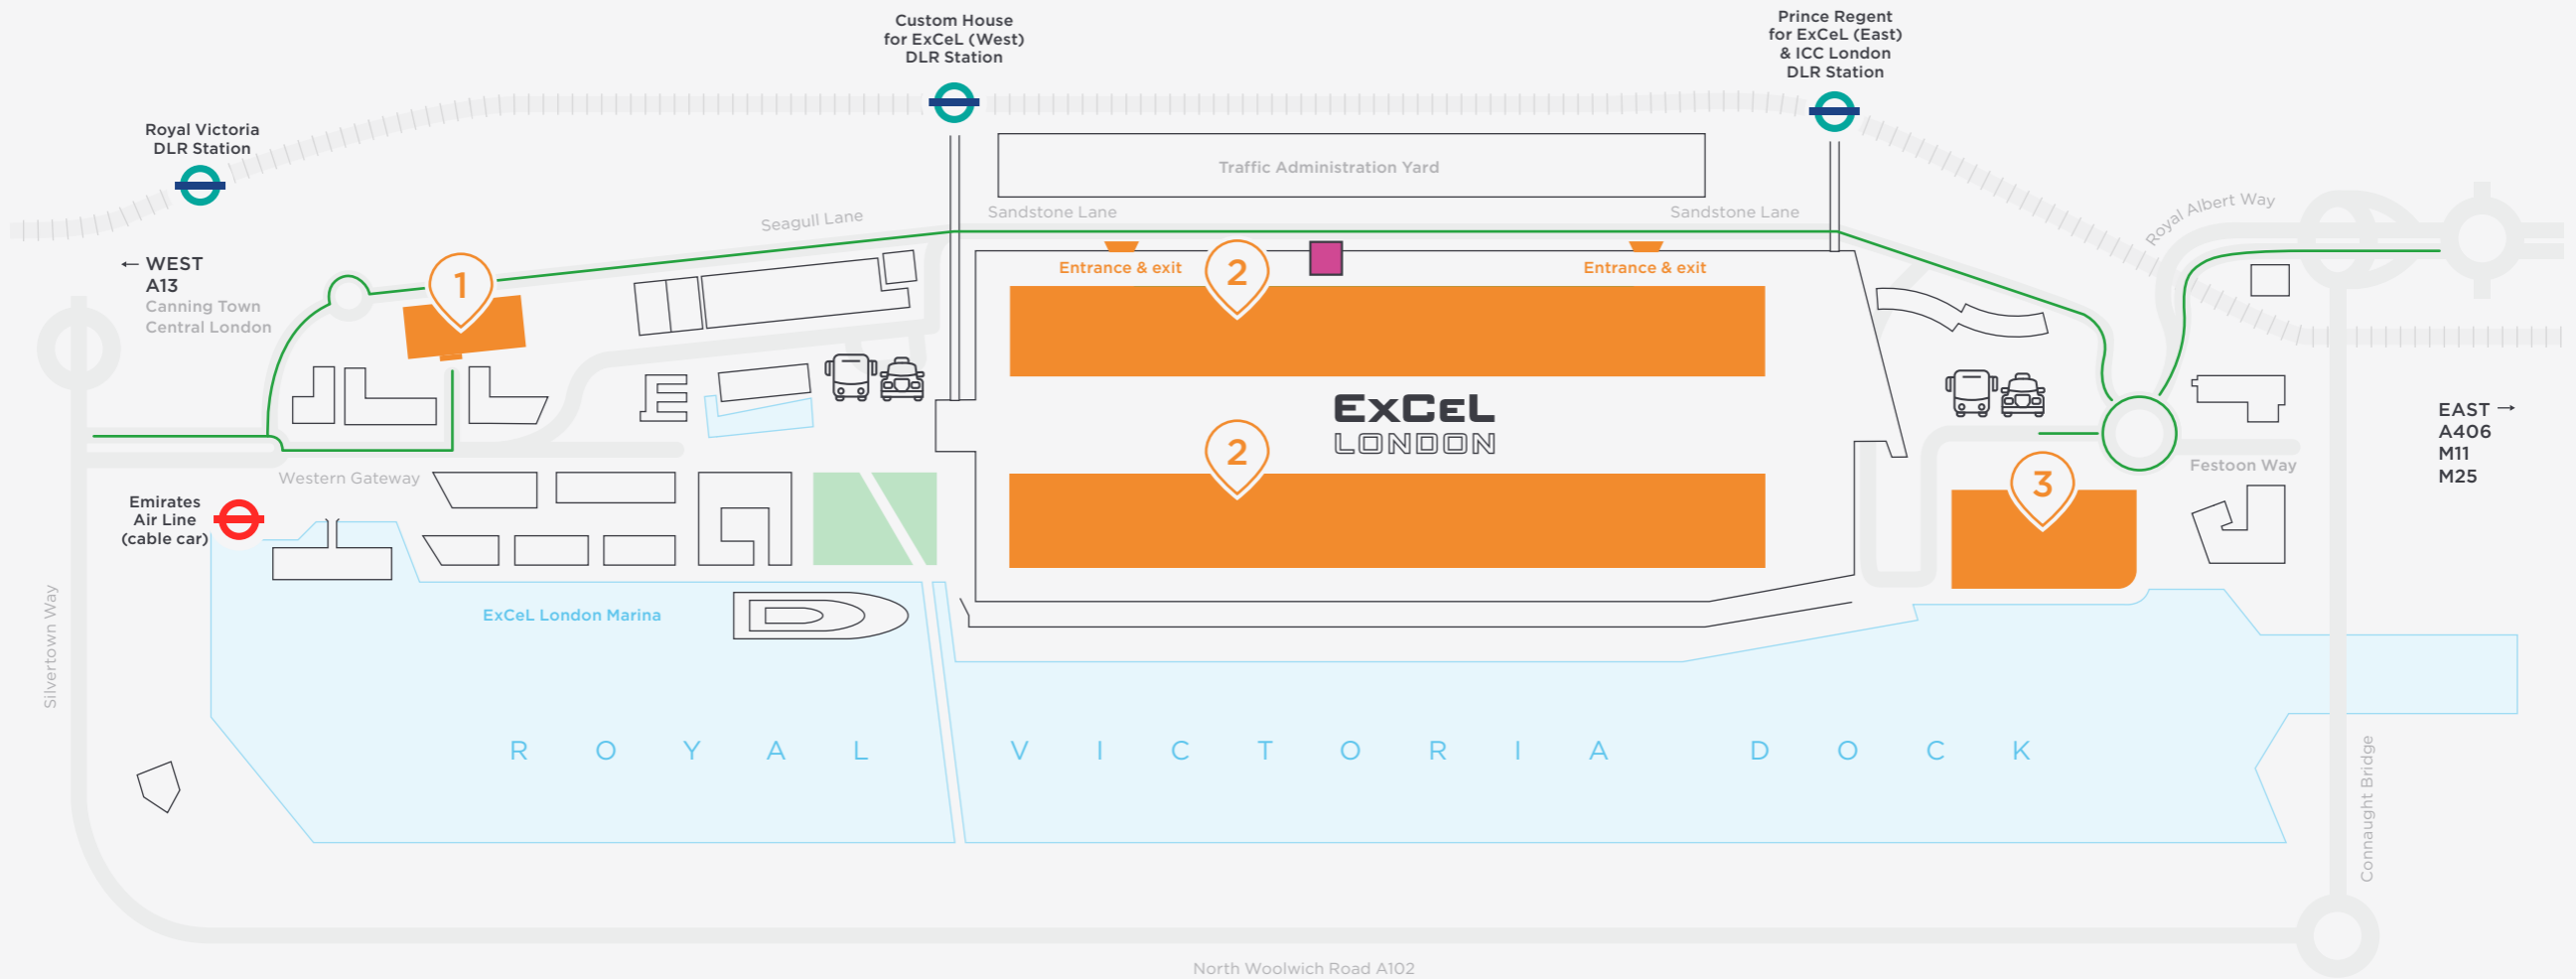

ExCeL parking facilities

Key

- 1** Royal Victoria car park
850 spaces with 24 accessible spaces
- 2** Venue car park
1,800 spaces with 124 accessible spaces and access to the venue via level 0 with lifts available
- 3** East car park
420 spaces with 10 accessible spaces and access to the venue via level 0 with lifts available