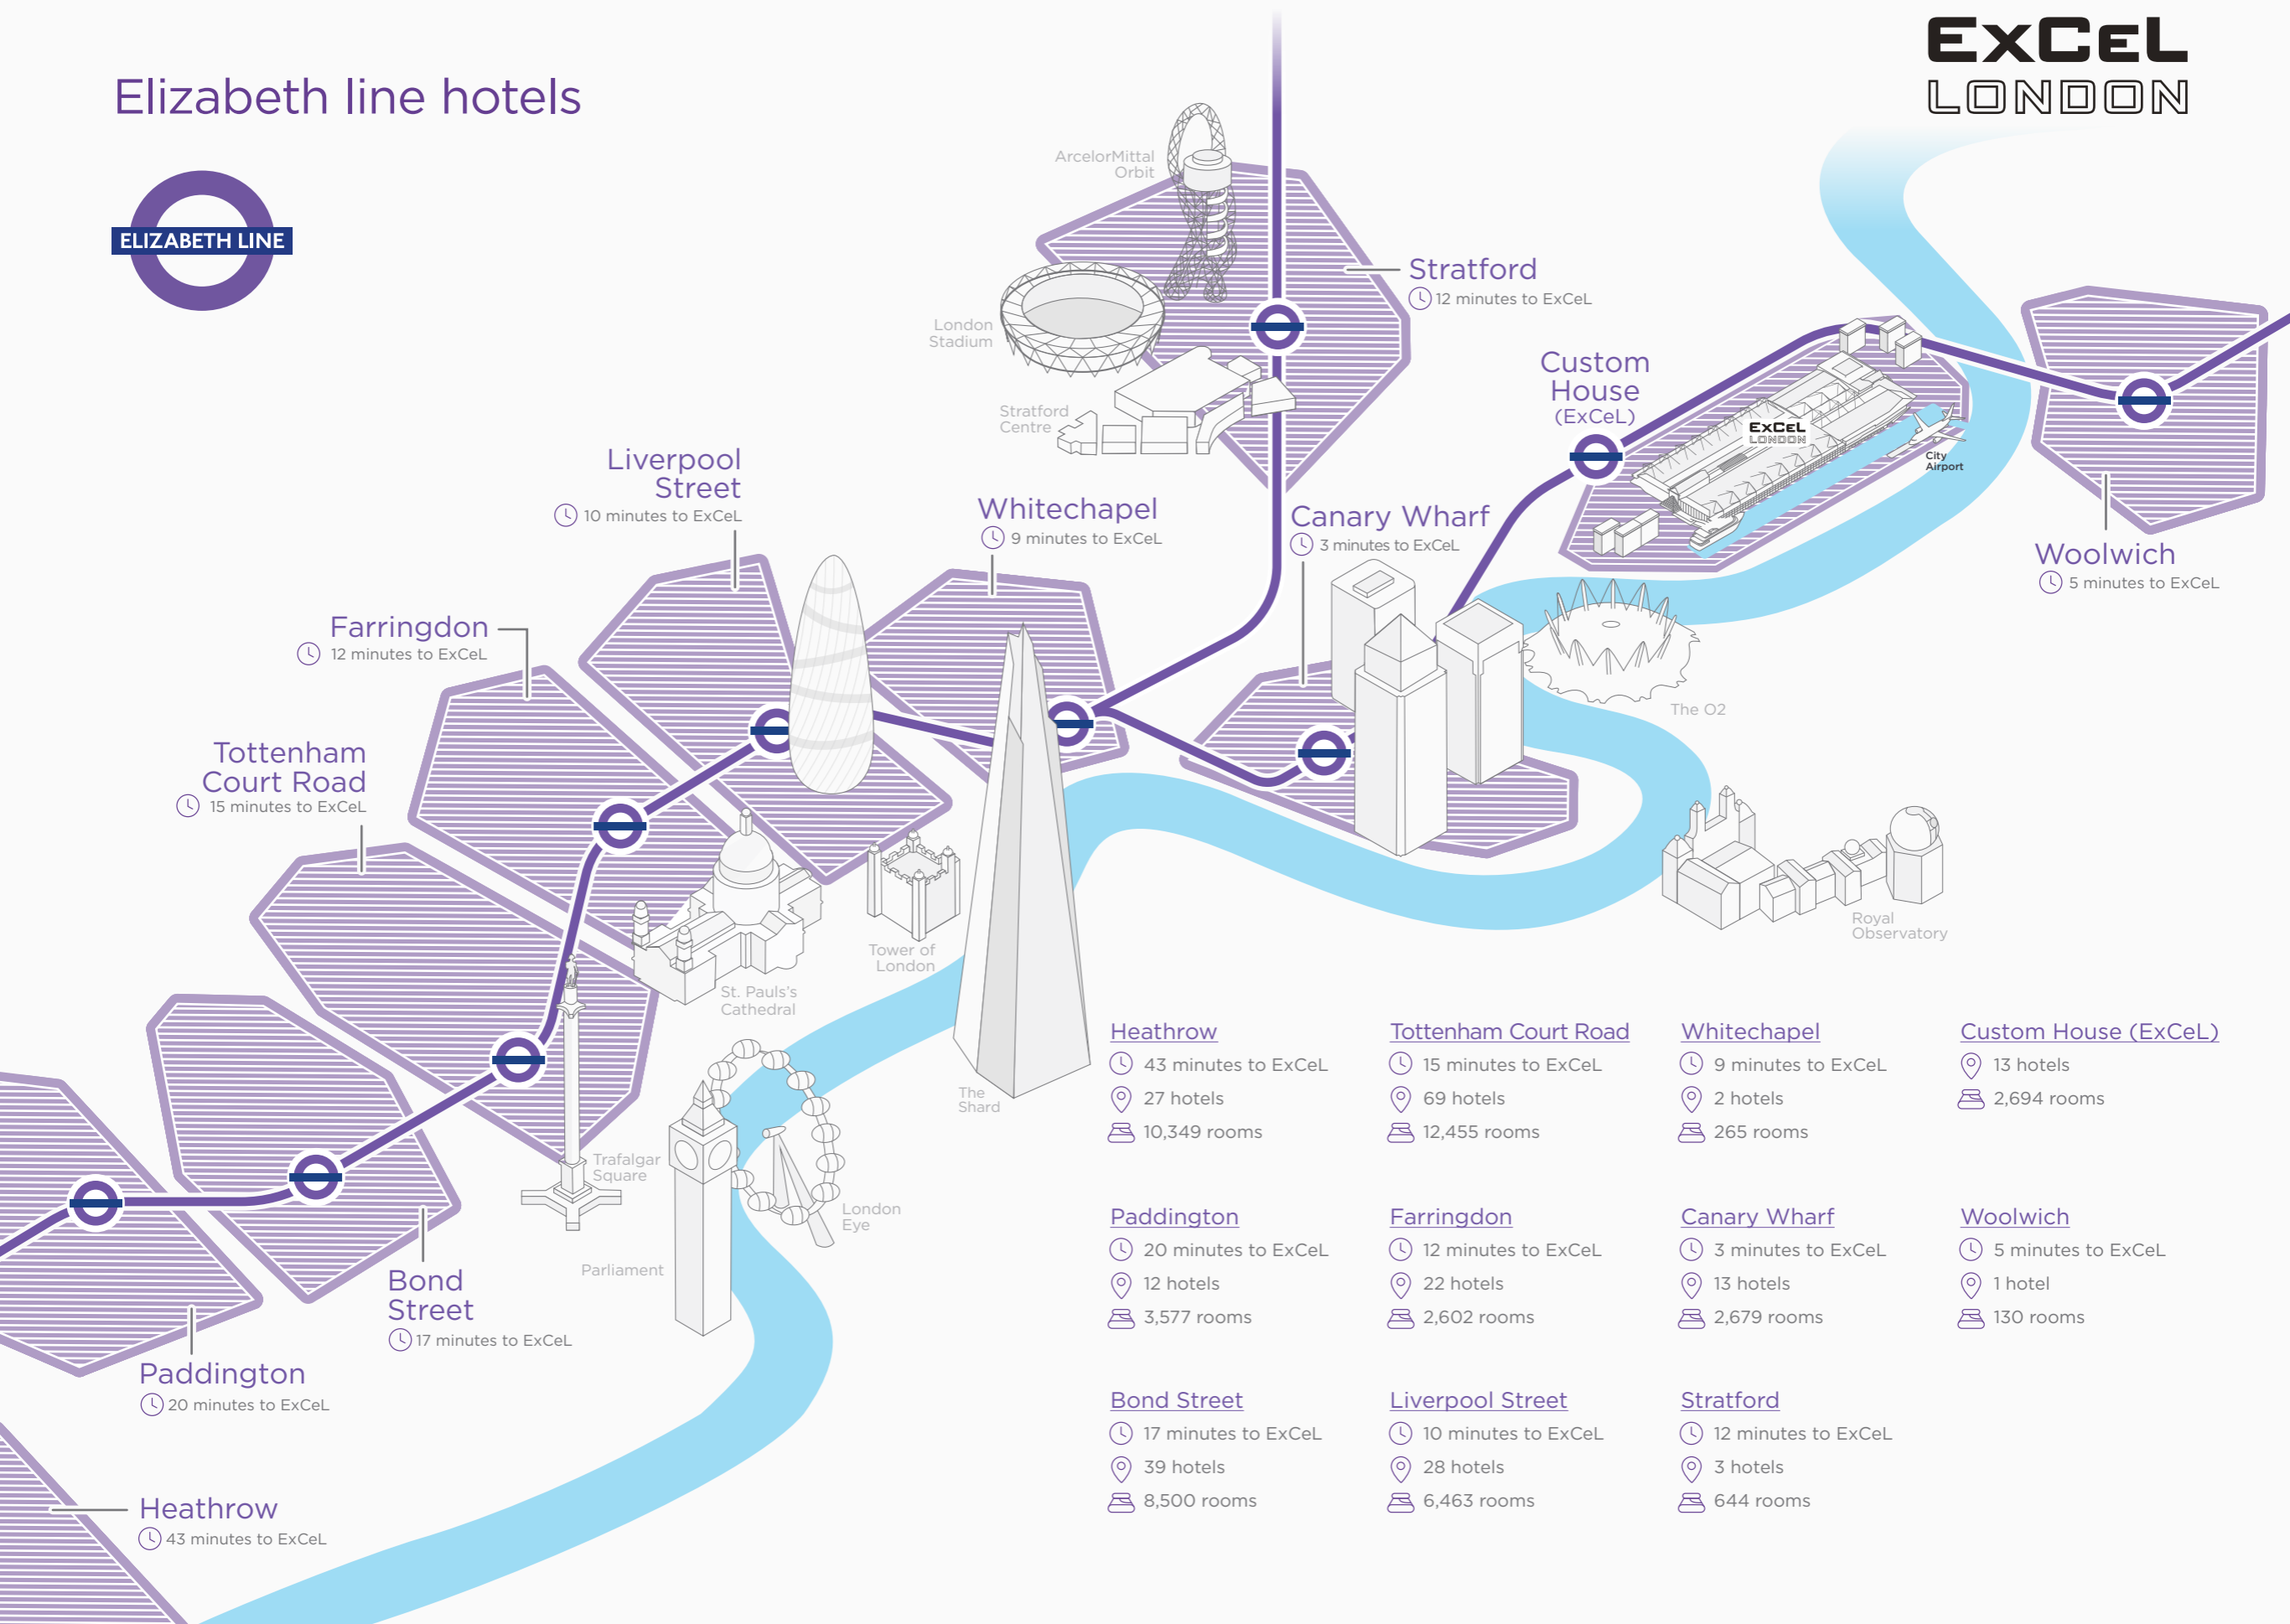

## Elizabeth line hotels

<b>Heathrow</b> ⌚ 43 minutes to ExCeL 📍 27 hotels 🛏 10,349 rooms	<b>Tottenham Court Road</b> ⌚ 15 minutes to ExCeL 📍 69 hotels 🛏 12,455 rooms	<b>Whitechapel</b> ⌚ 9 minutes to ExCeL 📍 2 hotels 🛏 265 rooms	<b>Custom House (ExCeL)</b> 📍 13 hotels 🛏 2,694 rooms
<b>Paddington</b> ⌚ 20 minutes to ExCeL 📍 12 hotels 🛏 3,577 rooms	<b>Farringdon</b> ⌚ 12 minutes to ExCeL 📍 22 hotels 🛏 2,602 rooms	<b>Canary Wharf</b> ⌚ 3 minutes to ExCeL 📍 13 hotels 🛏 2,679 rooms	<b>Woolwich</b> ⌚ 5 minutes to ExCeL 📍 1 hotel 🛏 130 rooms
<b>Bond Street</b> ⌚ 17 minutes to ExCeL 📍 39 hotels 🛏 8,500 rooms	<b>Liverpool Street</b> ⌚ 10 minutes to ExCeL 📍 28 hotels 🛏 6,463 rooms	<b>Stratford</b> ⌚ 12 minutes to ExCeL 📍 3 hotels 🛏 644 rooms	