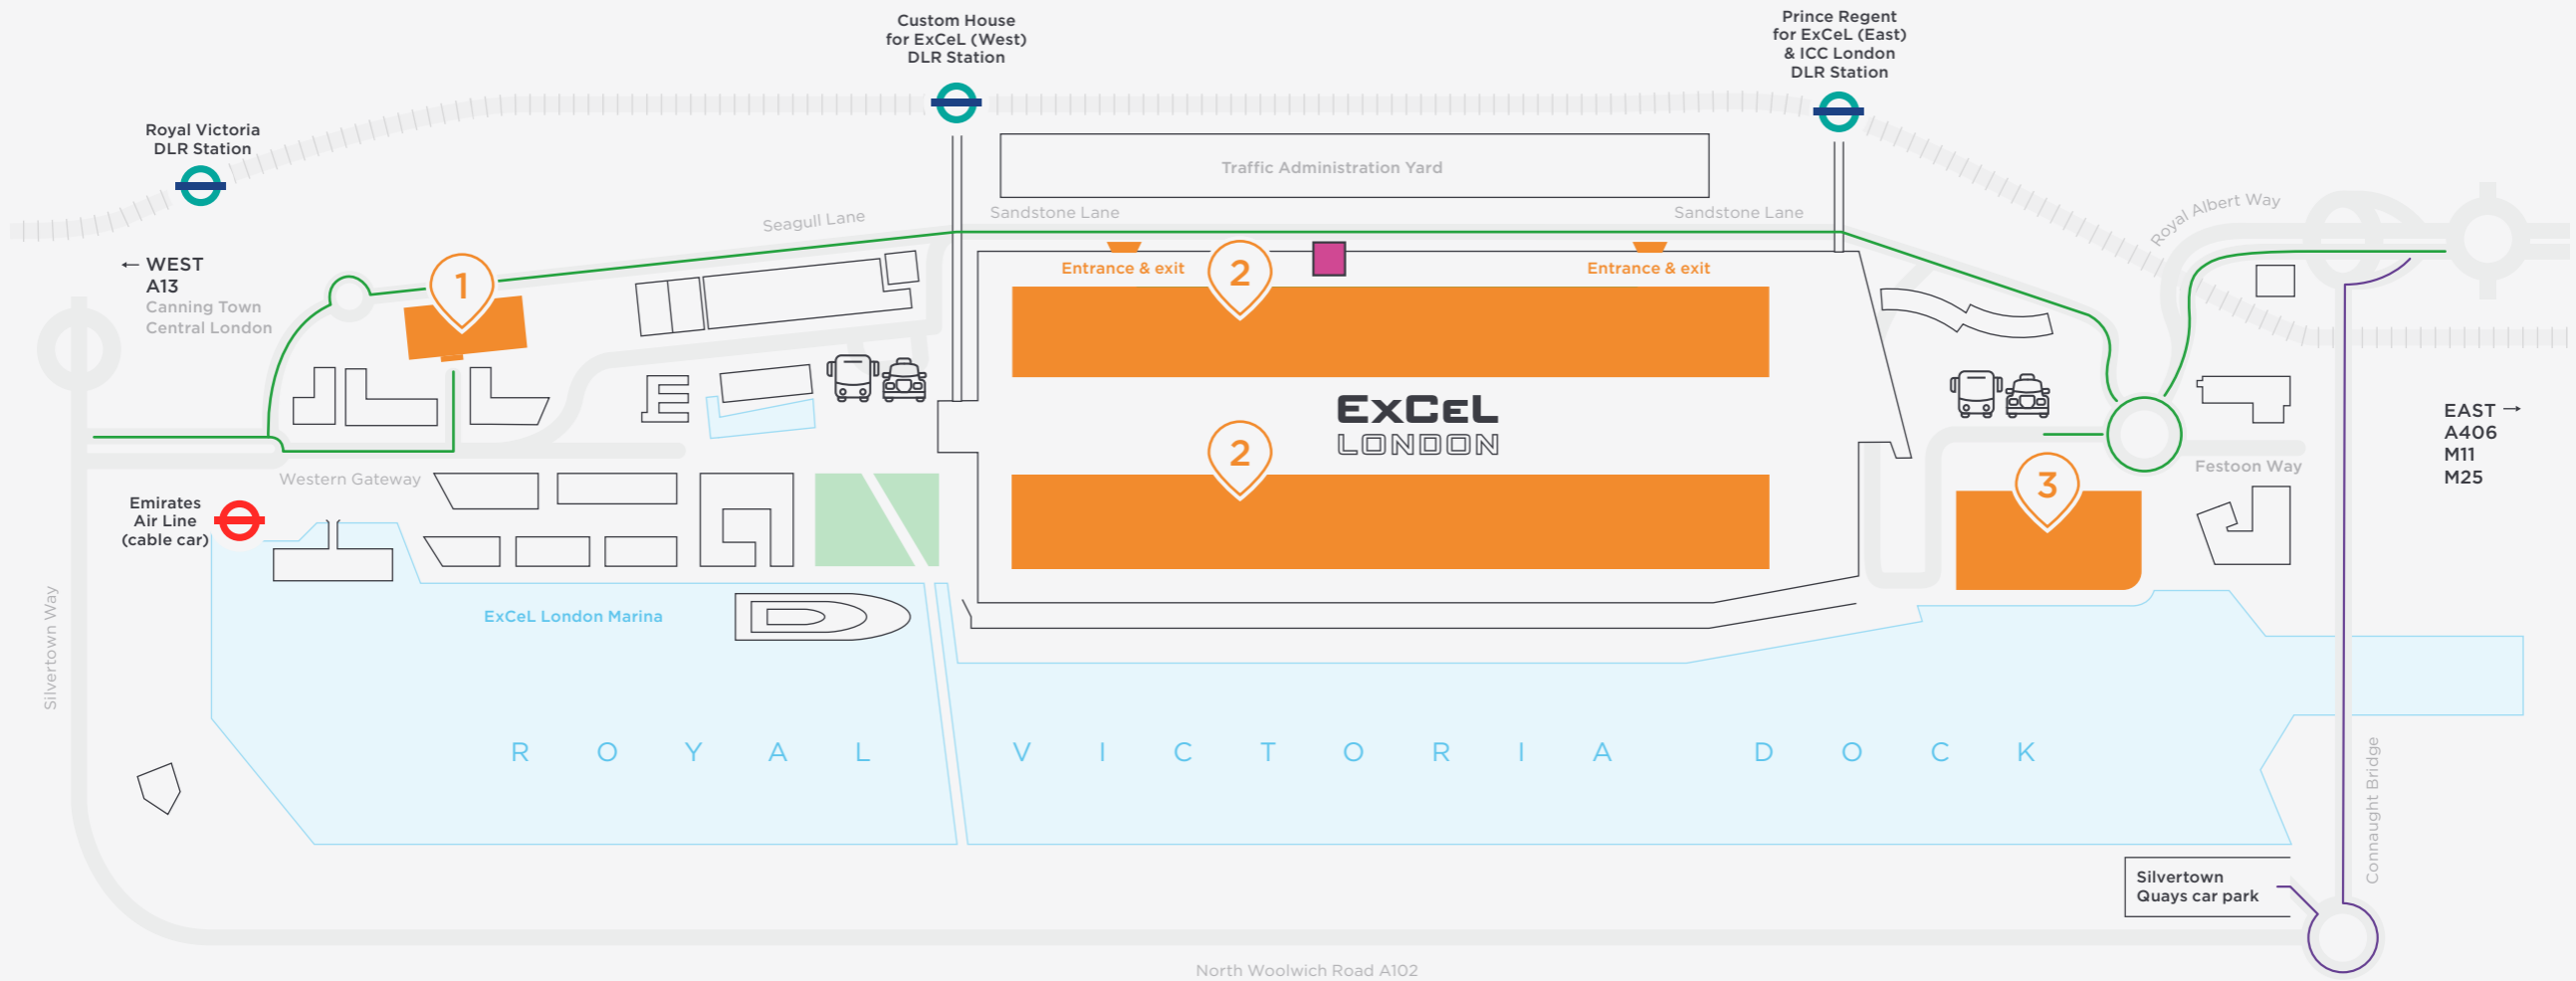

ExCeL parking facilities

Key

- 1** Royal Victoria car park
800 spaces with 24 accessible spaces
- 2** Venue car park
1,700 spaces with 124 accessible spaces and access to the venue via level 0 with lifts available
- 3** East car park
400 spaces with 10 accessible spaces and access to the venue via level 0 with lifts available

Coach, bus and taxi drop-off

Emirates Air Line

Access route

DLR Station

Traffic office