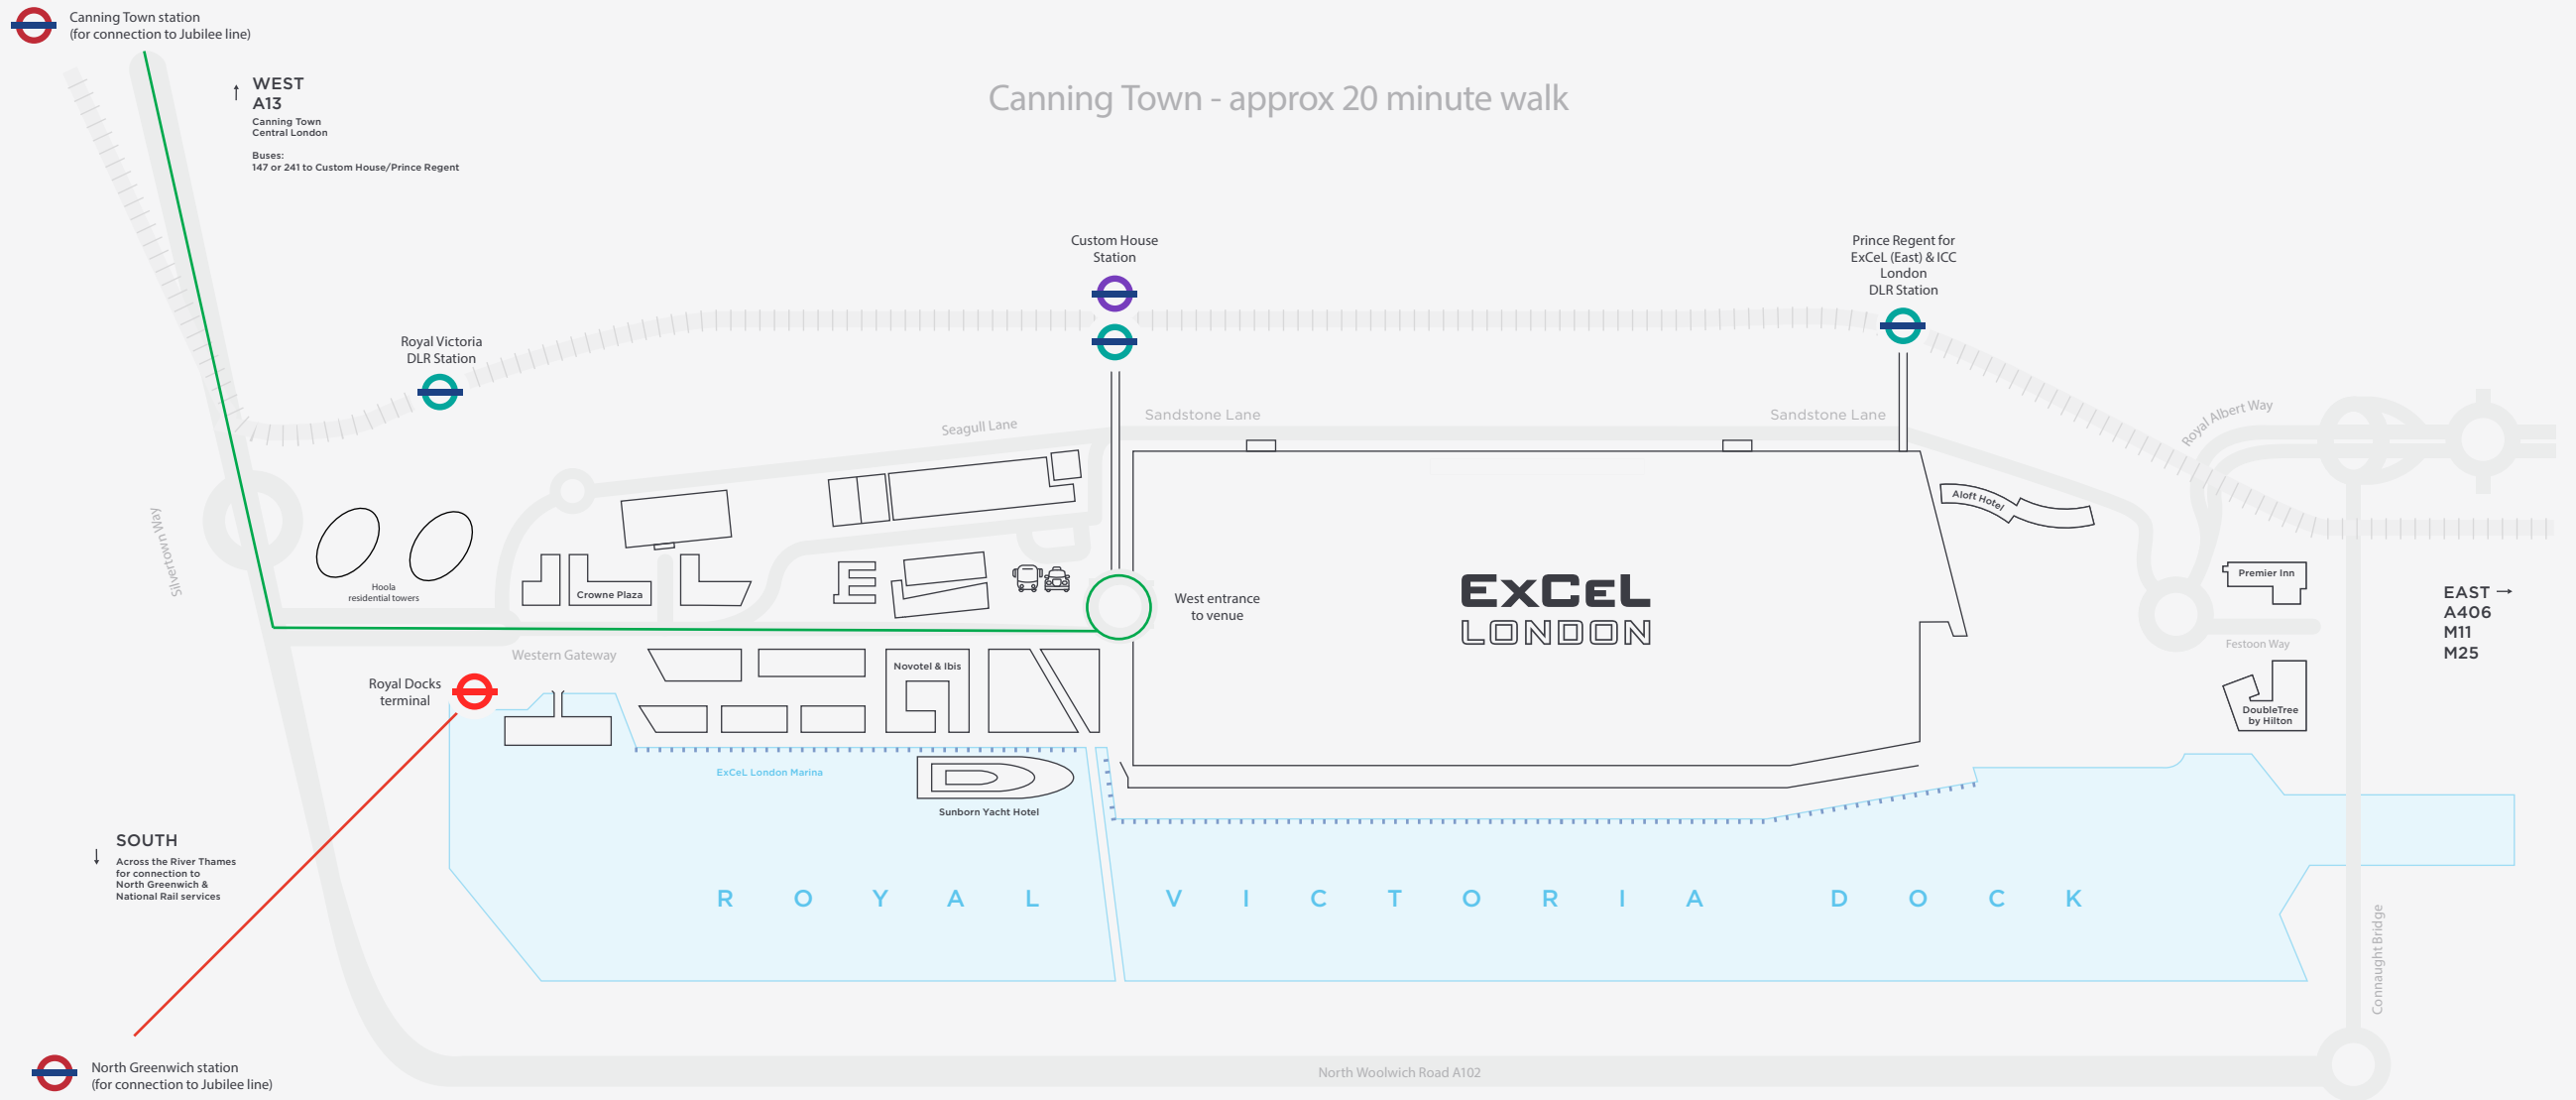

# ExCeL walking route map

## Alternative routes from Canning Town & North Greenwich

### Key

-  London Underground station
-  DLR station
-  Elizabeth line station
-  IFS Cloud cable car
-  IFS Cloud cable car route
-  Walking route from Canning Town