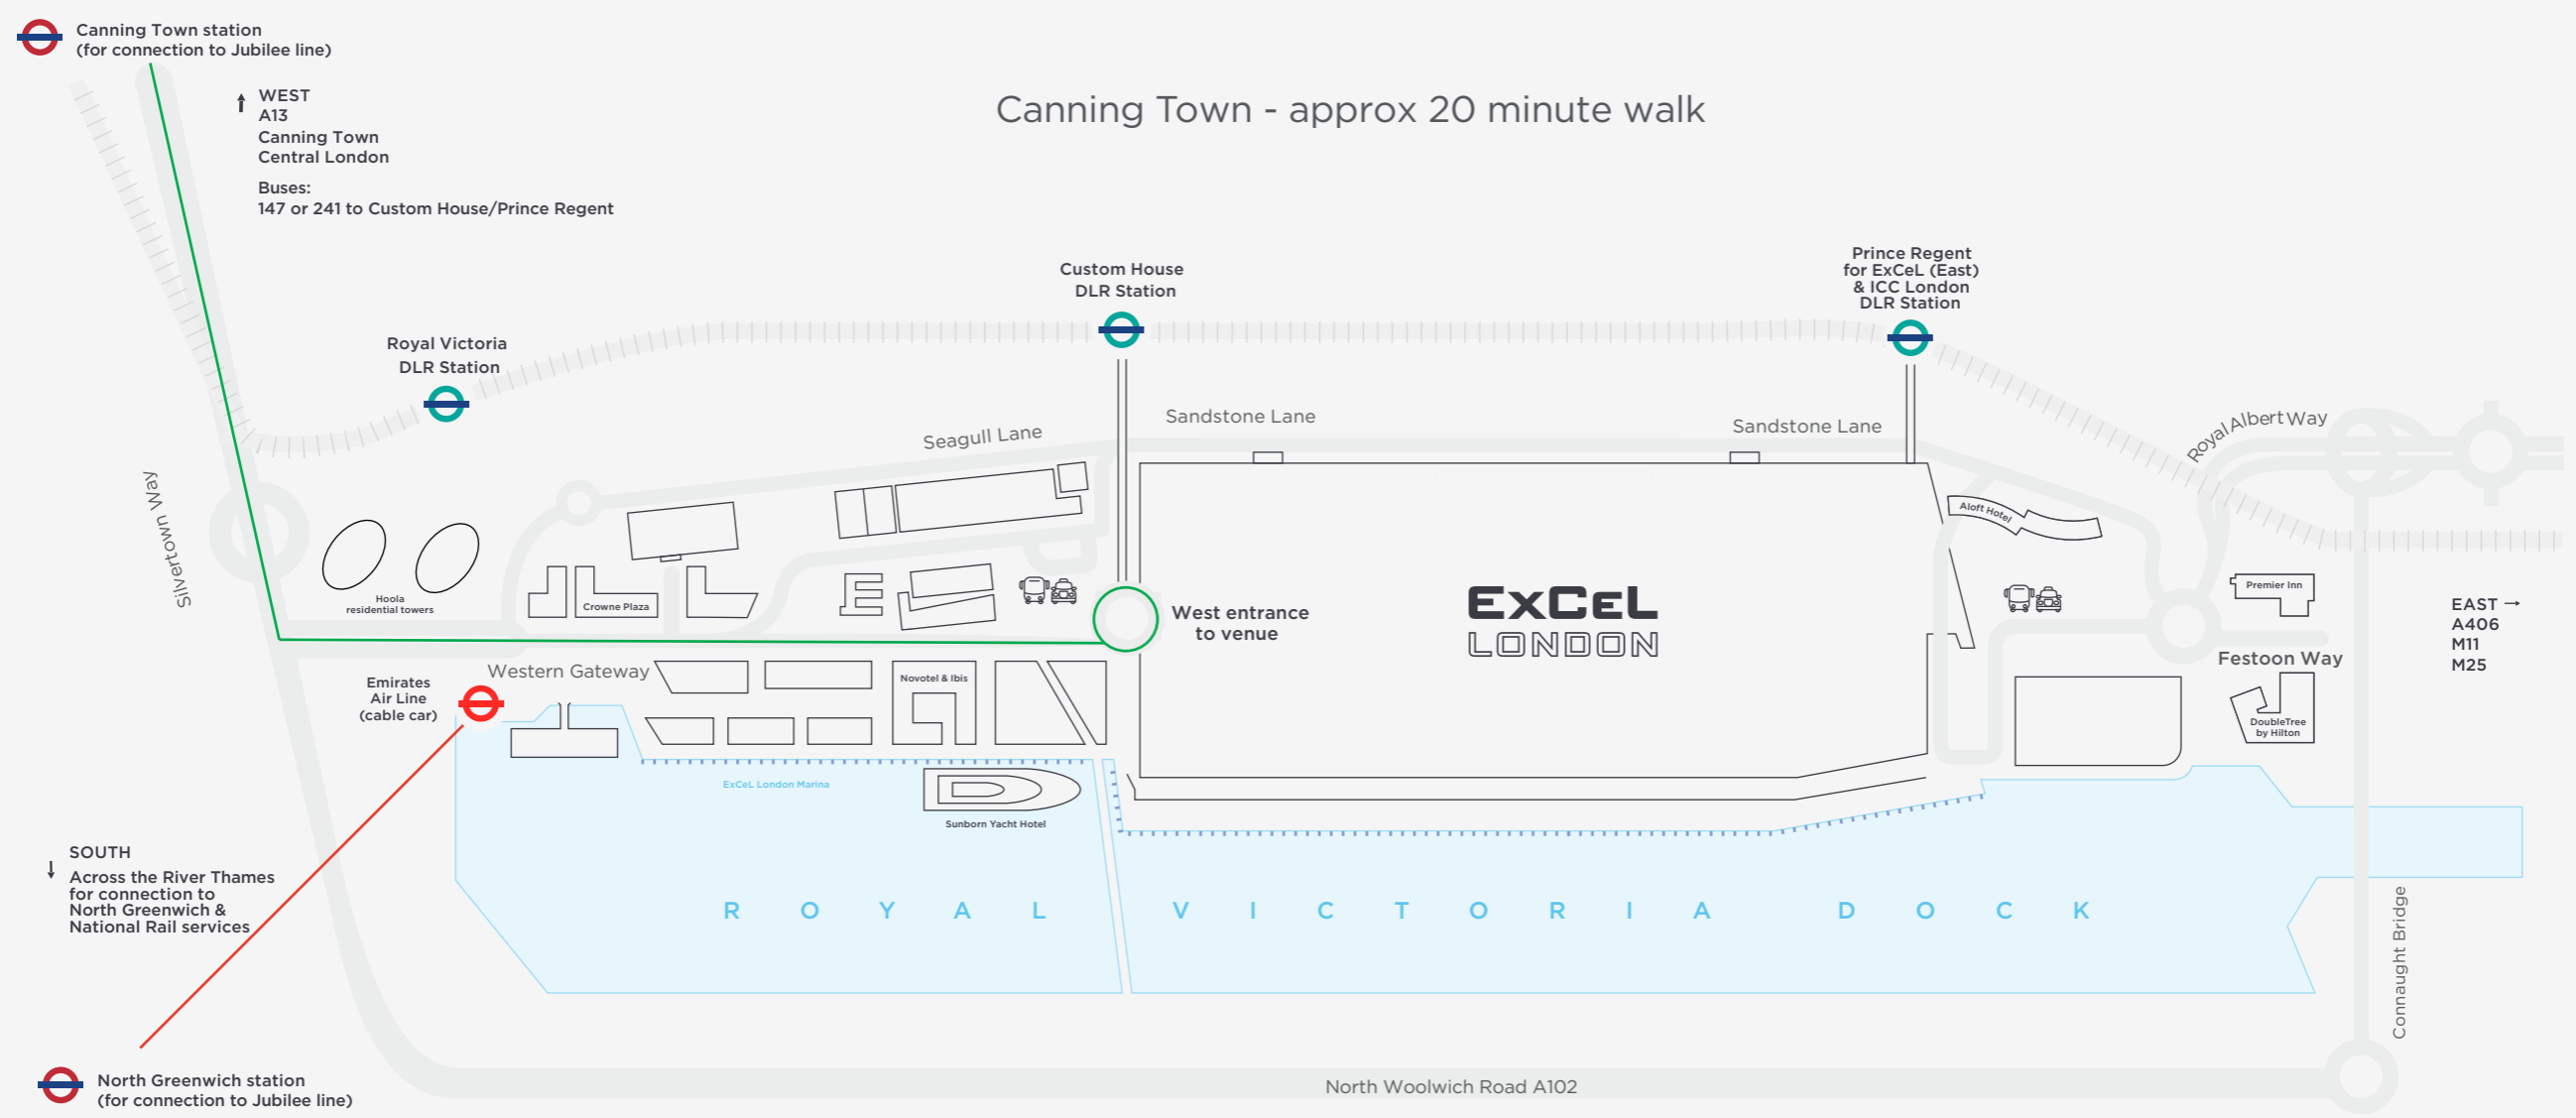

## ExCeL walking route map

### Alternative routes from Canning Town & North Greenwich

## Key

-  London Underground station
-  DLR station
-  Emirate Air Line (Cable car)
-  Emirates Air Line connection
-  Walking route from Canning Town