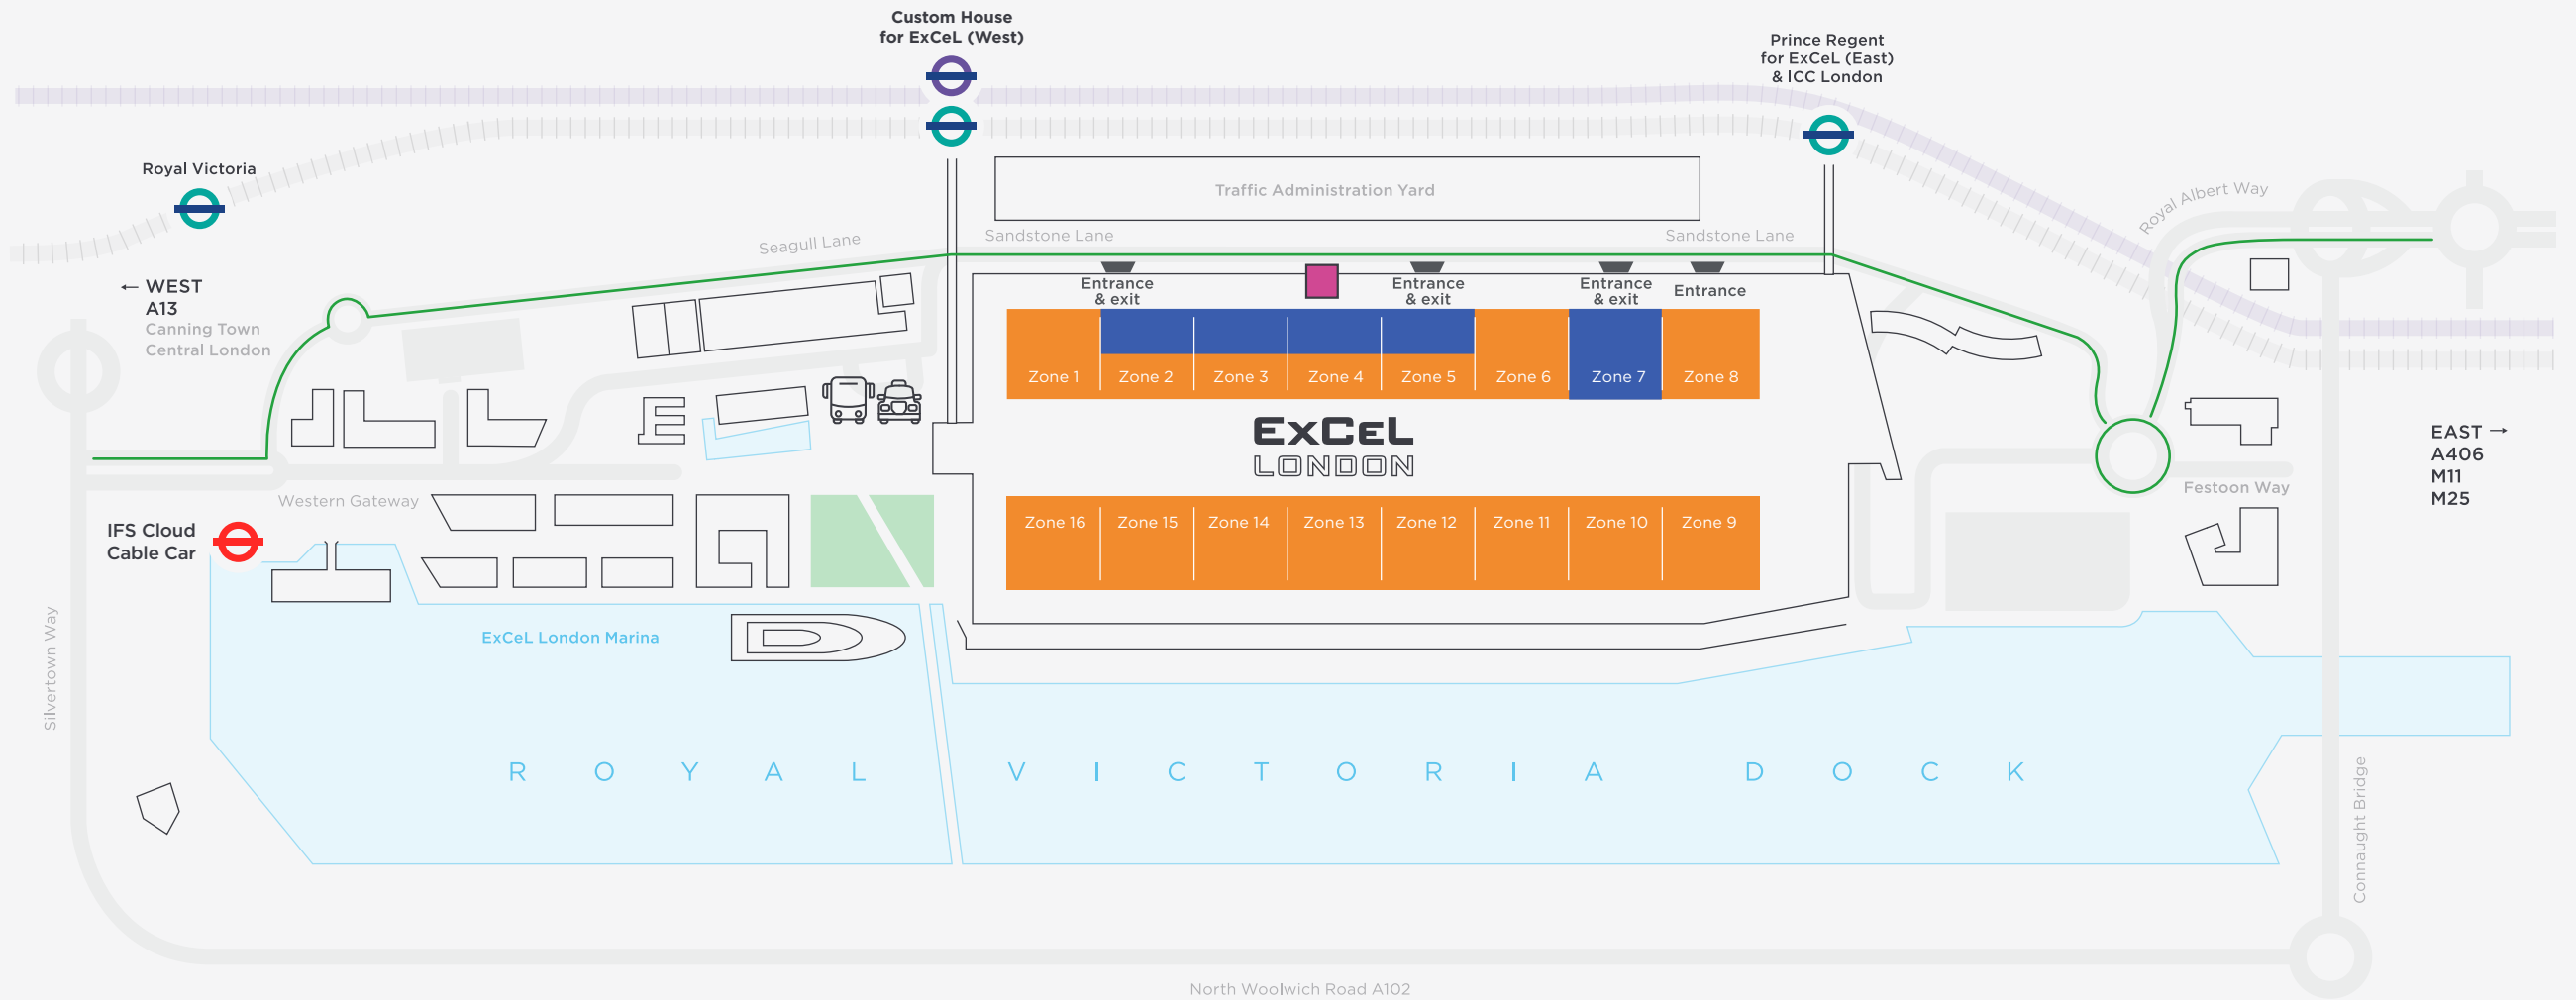

# ExCeL campus travel map

## Key

1,867 total spaces in venue car park

Coach, bus and taxi drop-off

IFS Cloud Cable Car

Venue car park for cars

1,650 spaces for cars with 80 accessible spaces and access to the venue via level 0 with lifts available

Access route

DLR station

Venue car park for vans

135 spaces for vans

Traffic office

Elizabeth line