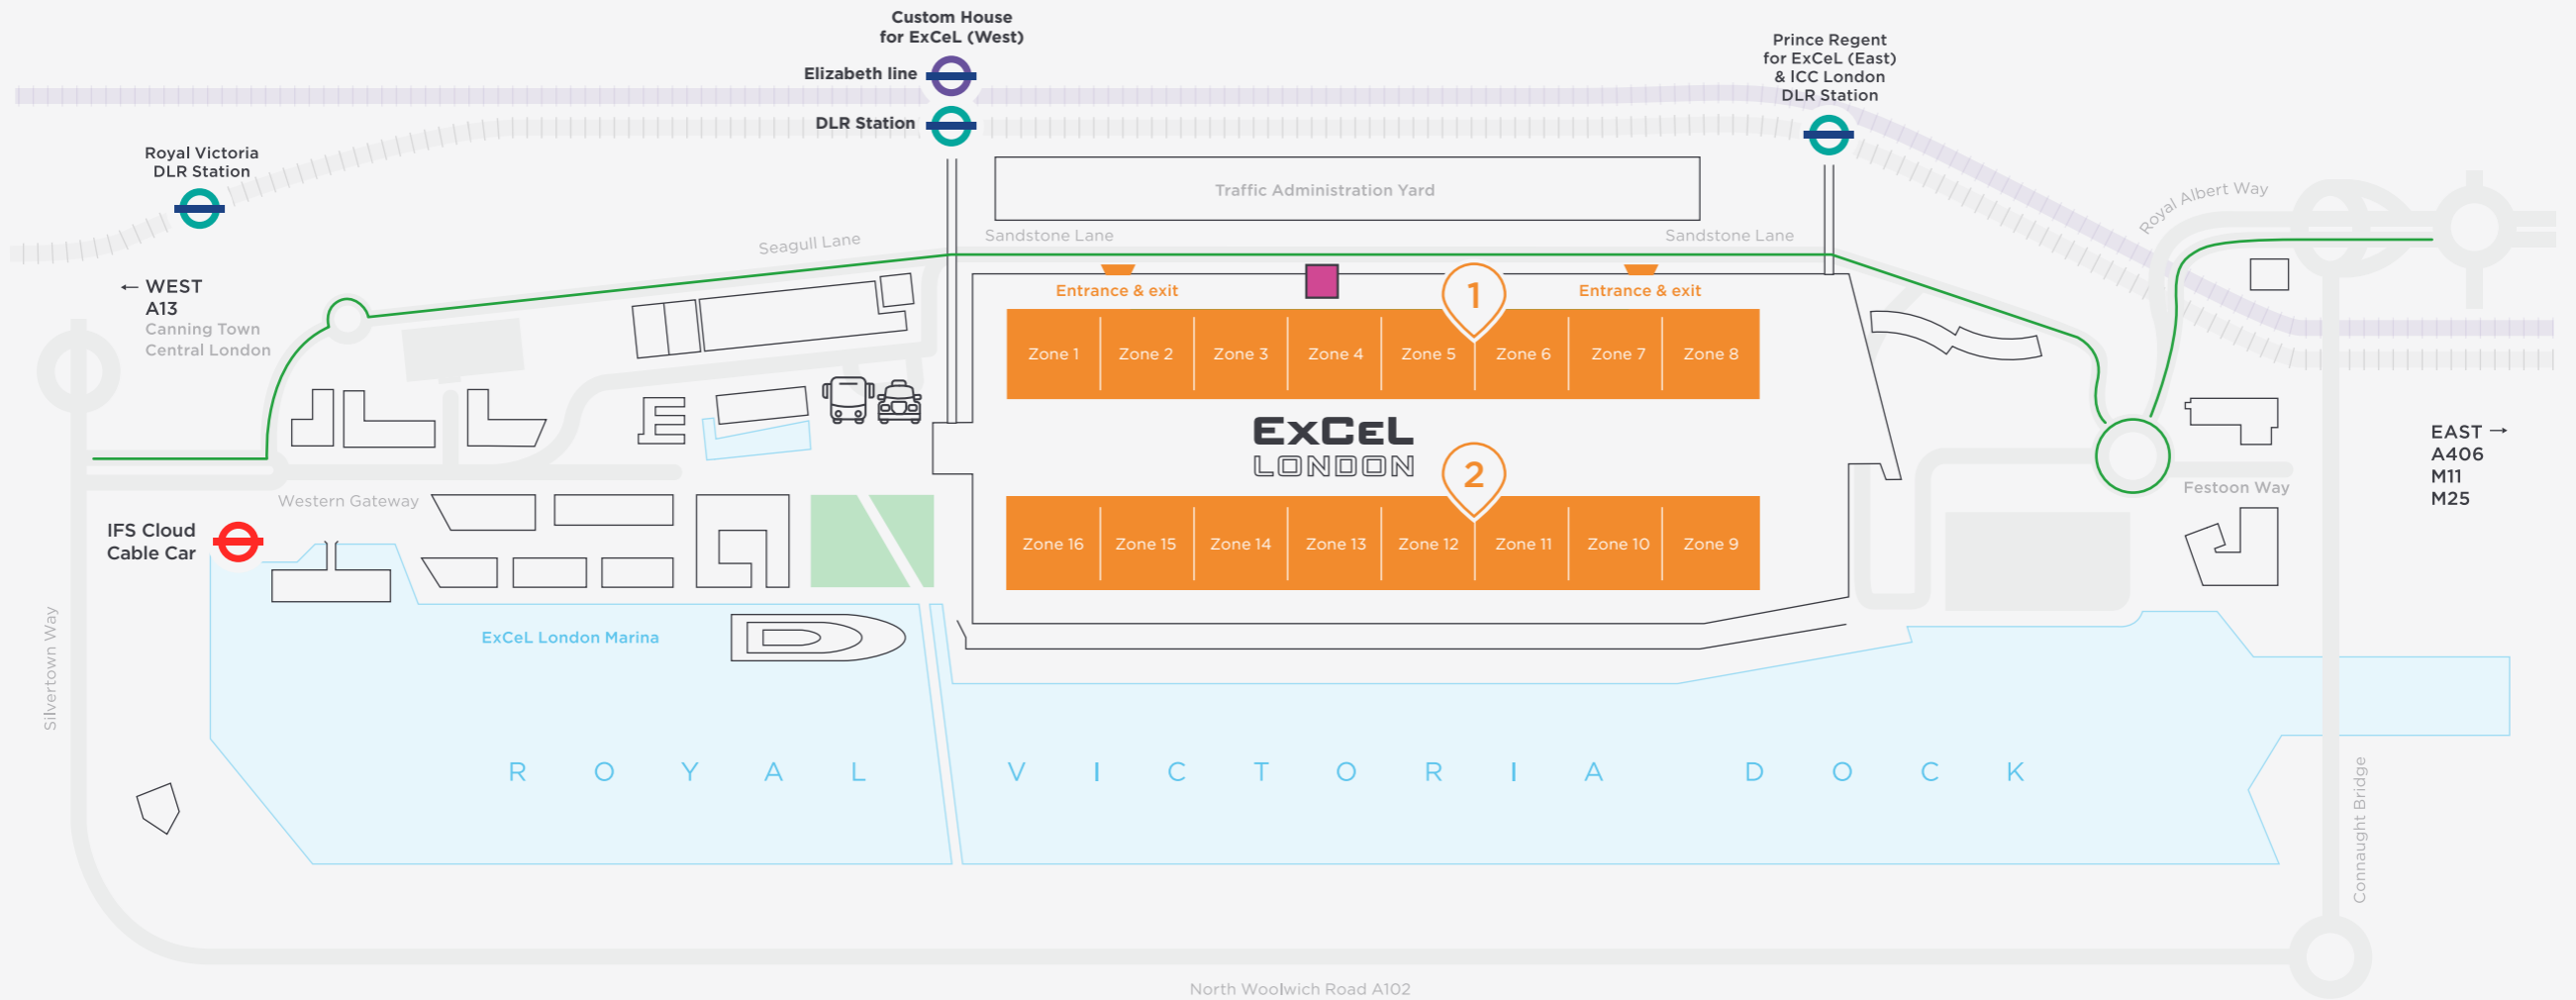

ExCeL campus travel map

Key

 Venue car park
1,800 spaces with 85 accessible spaces and access to the venue via level 0 with lifts available

 Venue car park - Zones 1 - 8

 Venue car park - Zones 9 - 16

 Coach, bus and taxi drop-off

 Access route

 Traffic office

 IFS Cloud Cable Car

 DLR station

 Elizabeth line