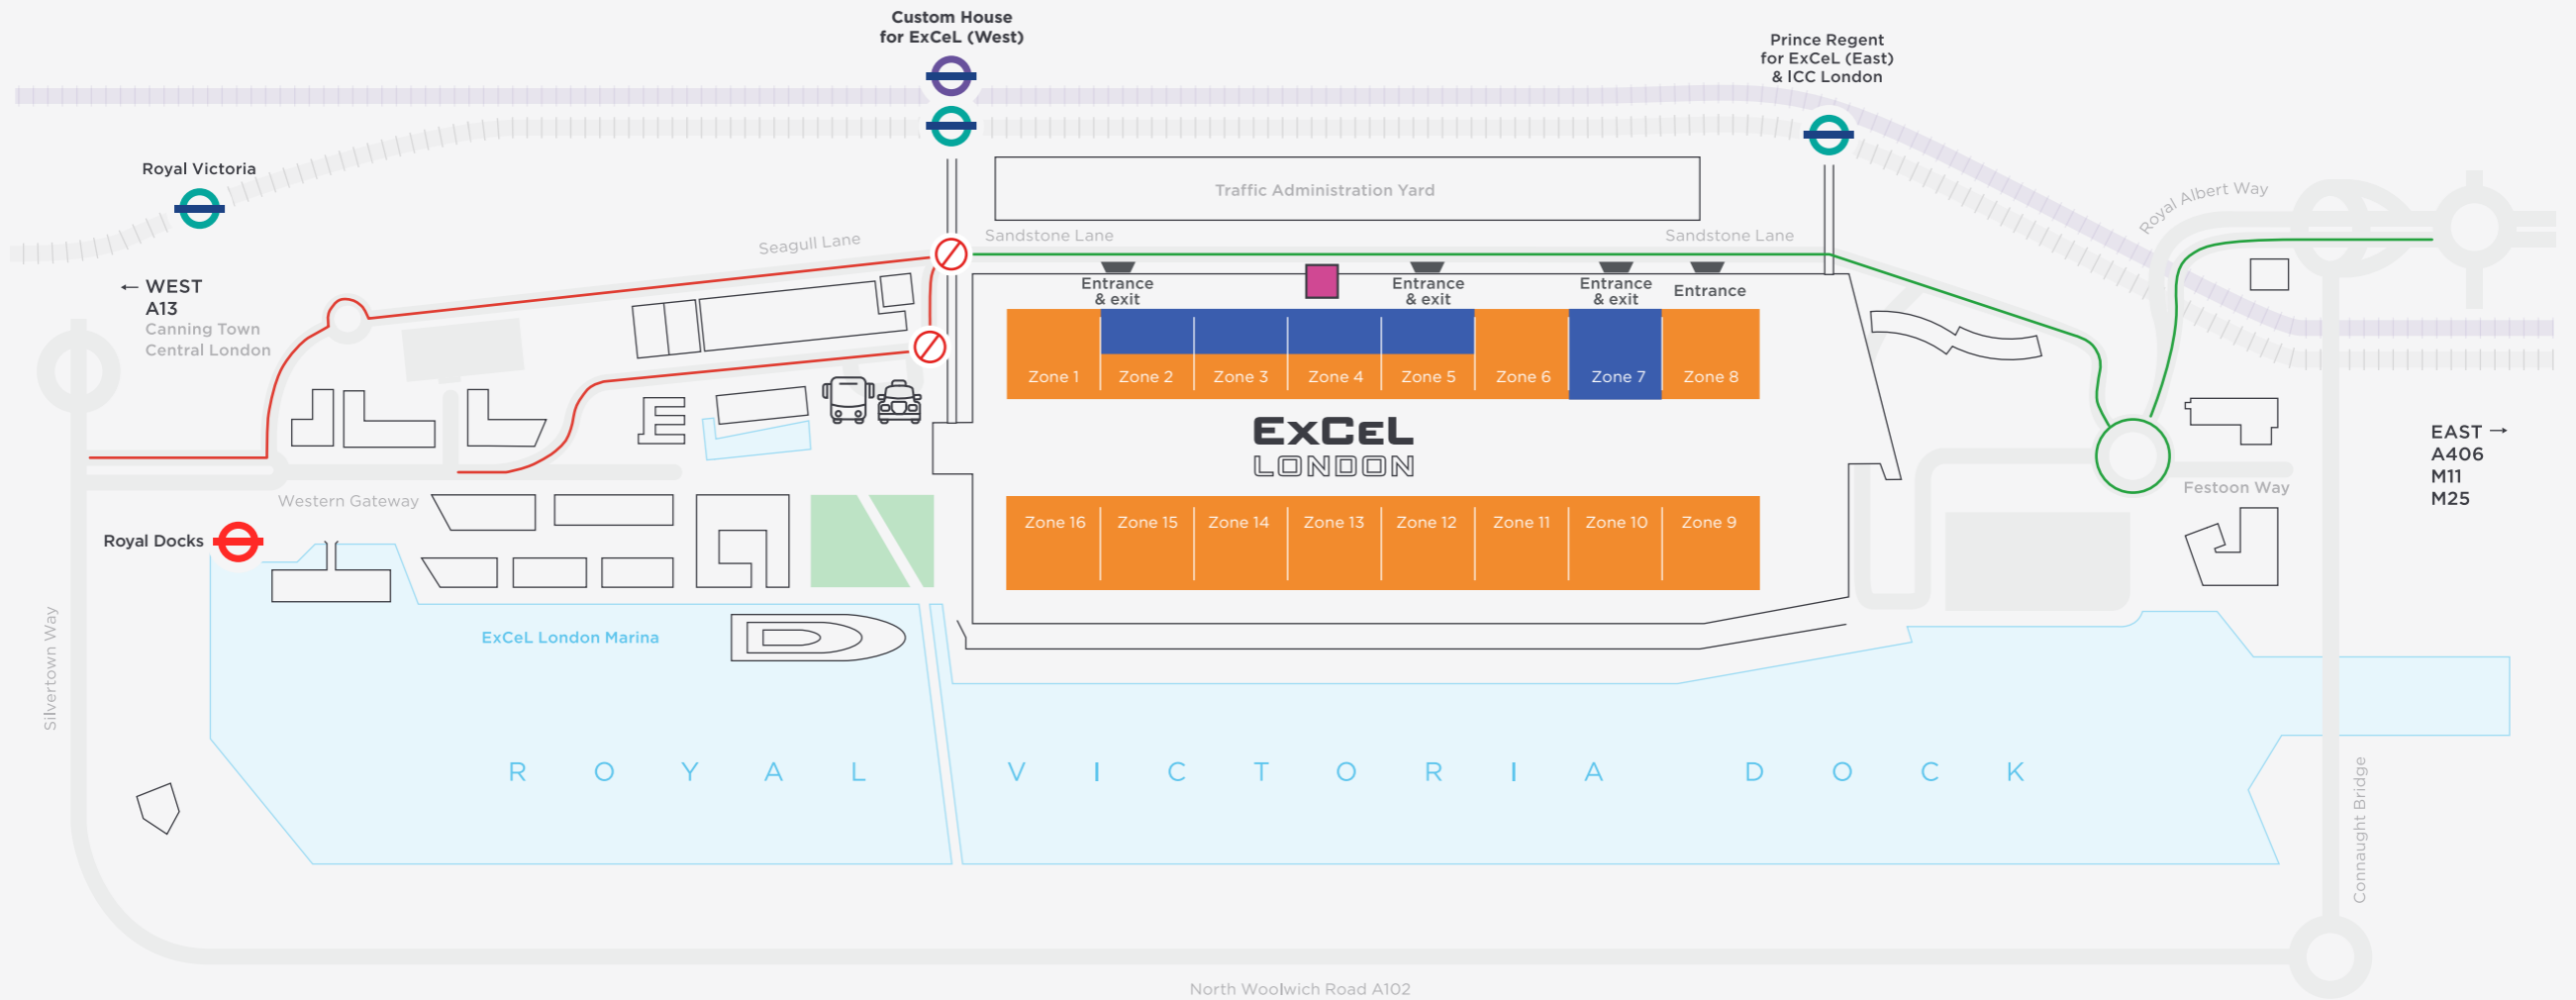

# ExCeL campus travel map

## Key

1,867 total spaces in venue car park

Coach, bus and taxi drop-off

IFS Cloud Cable Car

Venue car park for cars

1,650 spaces for cars with 80 accessible spaces and access to the venue via level 0 with lifts available

Access route

DLR station

Venue car park for vans

135 spaces for vans

No access to Sandstone Lane or ExCeL car park

Elizabeth line

Traffic office