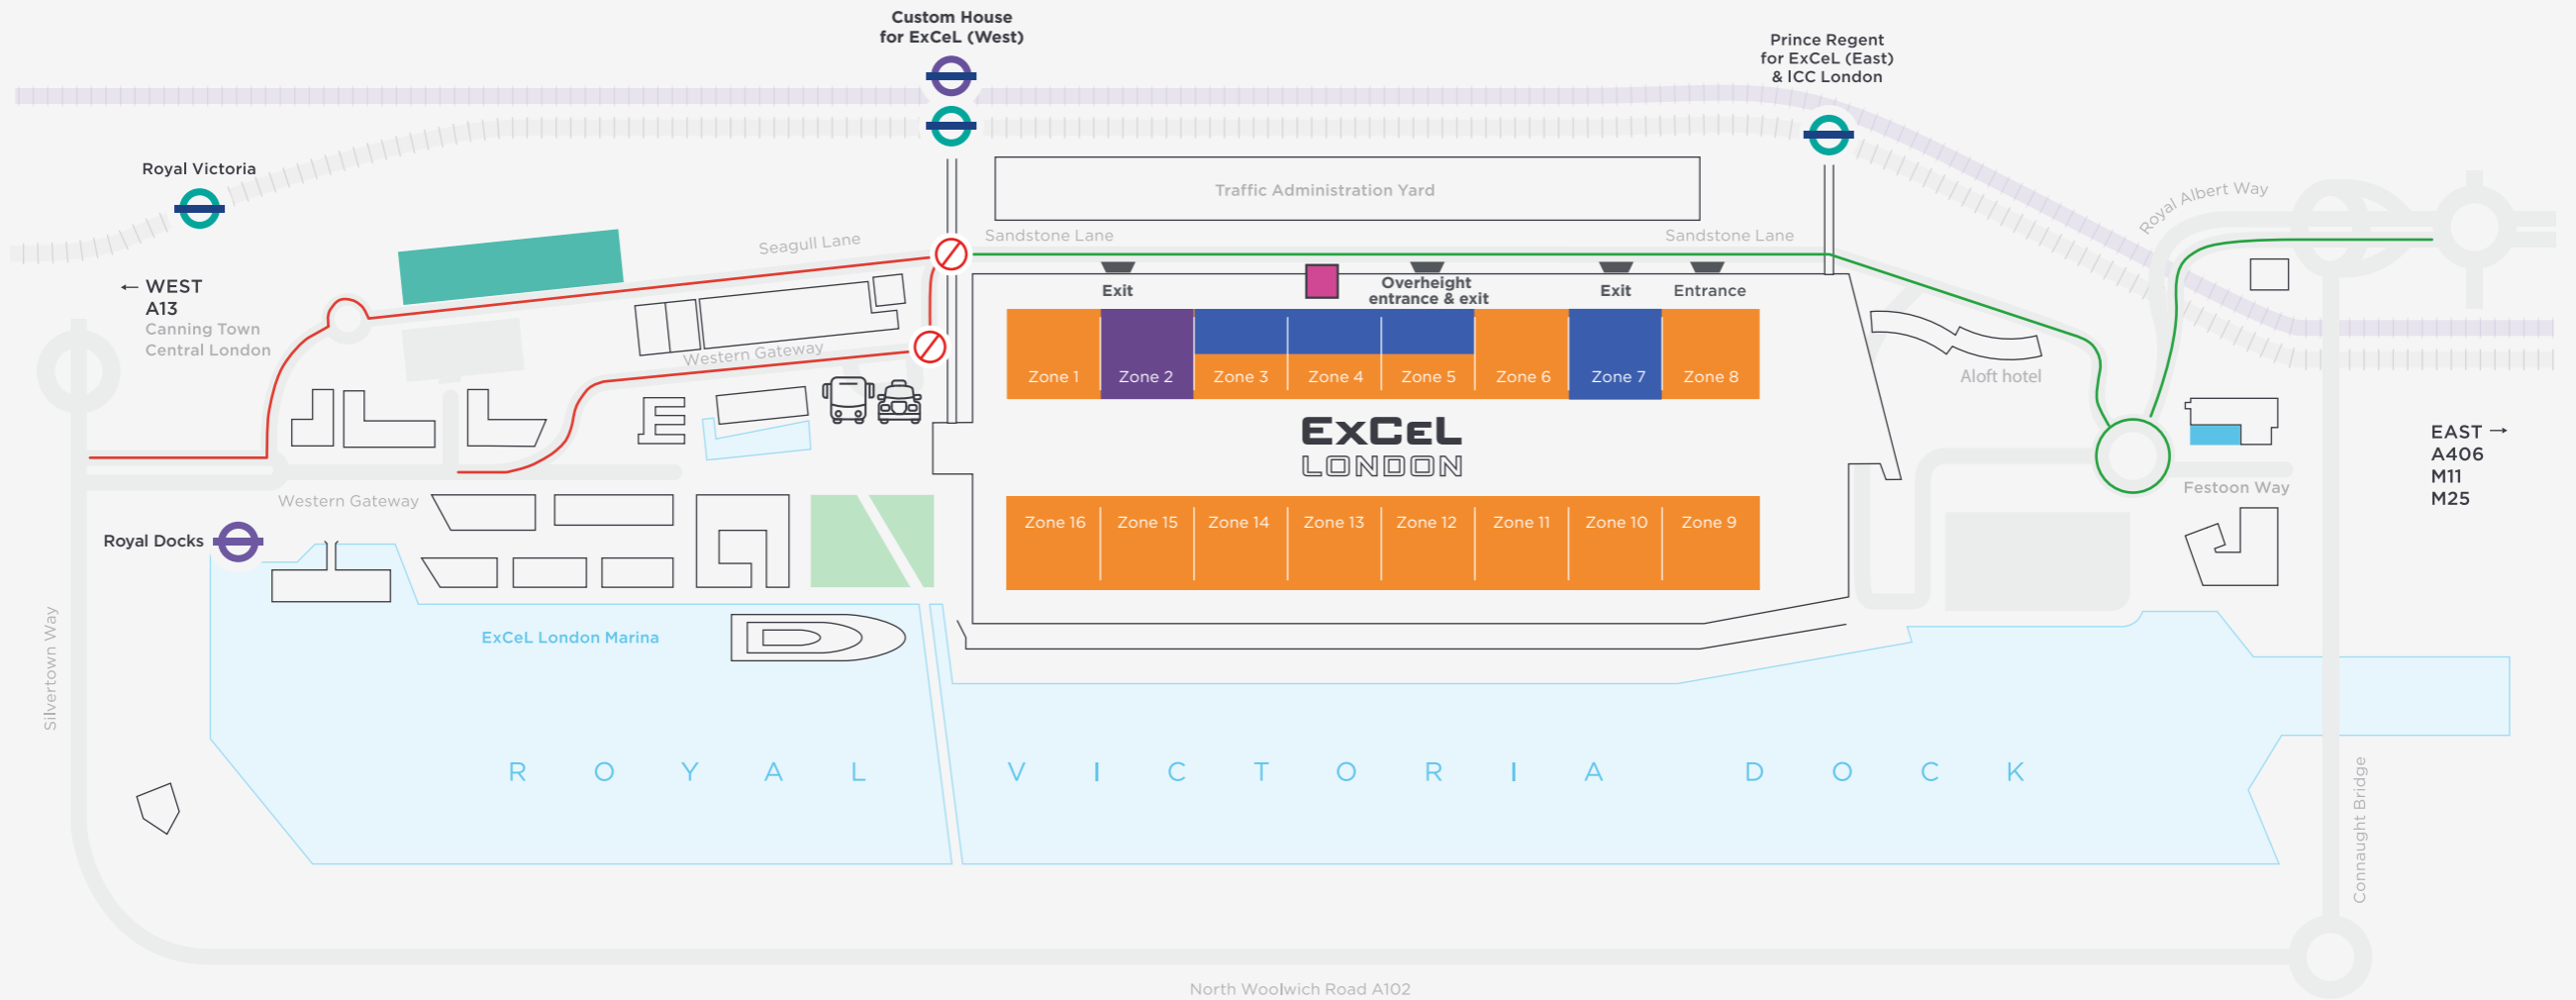

ExCeL campus travel map

Key

- | | | | | | |
|---|---|---|---|---|---------------------|
|  | Venue car park for cars |  | Coach, bus and taxi drop-off |  | IFS Cloud Cable Car |
|  | Venue car park for over height vehicles |  | Access route |  | DLR station |
|  | Venue car park for vans |  | No access to Sandstone Lane or ExCeL car park |  | Elizabeth line |
|  | North west car park for lorries |  | Traffic office | | |
|  | Festoon Way car park | | | | |