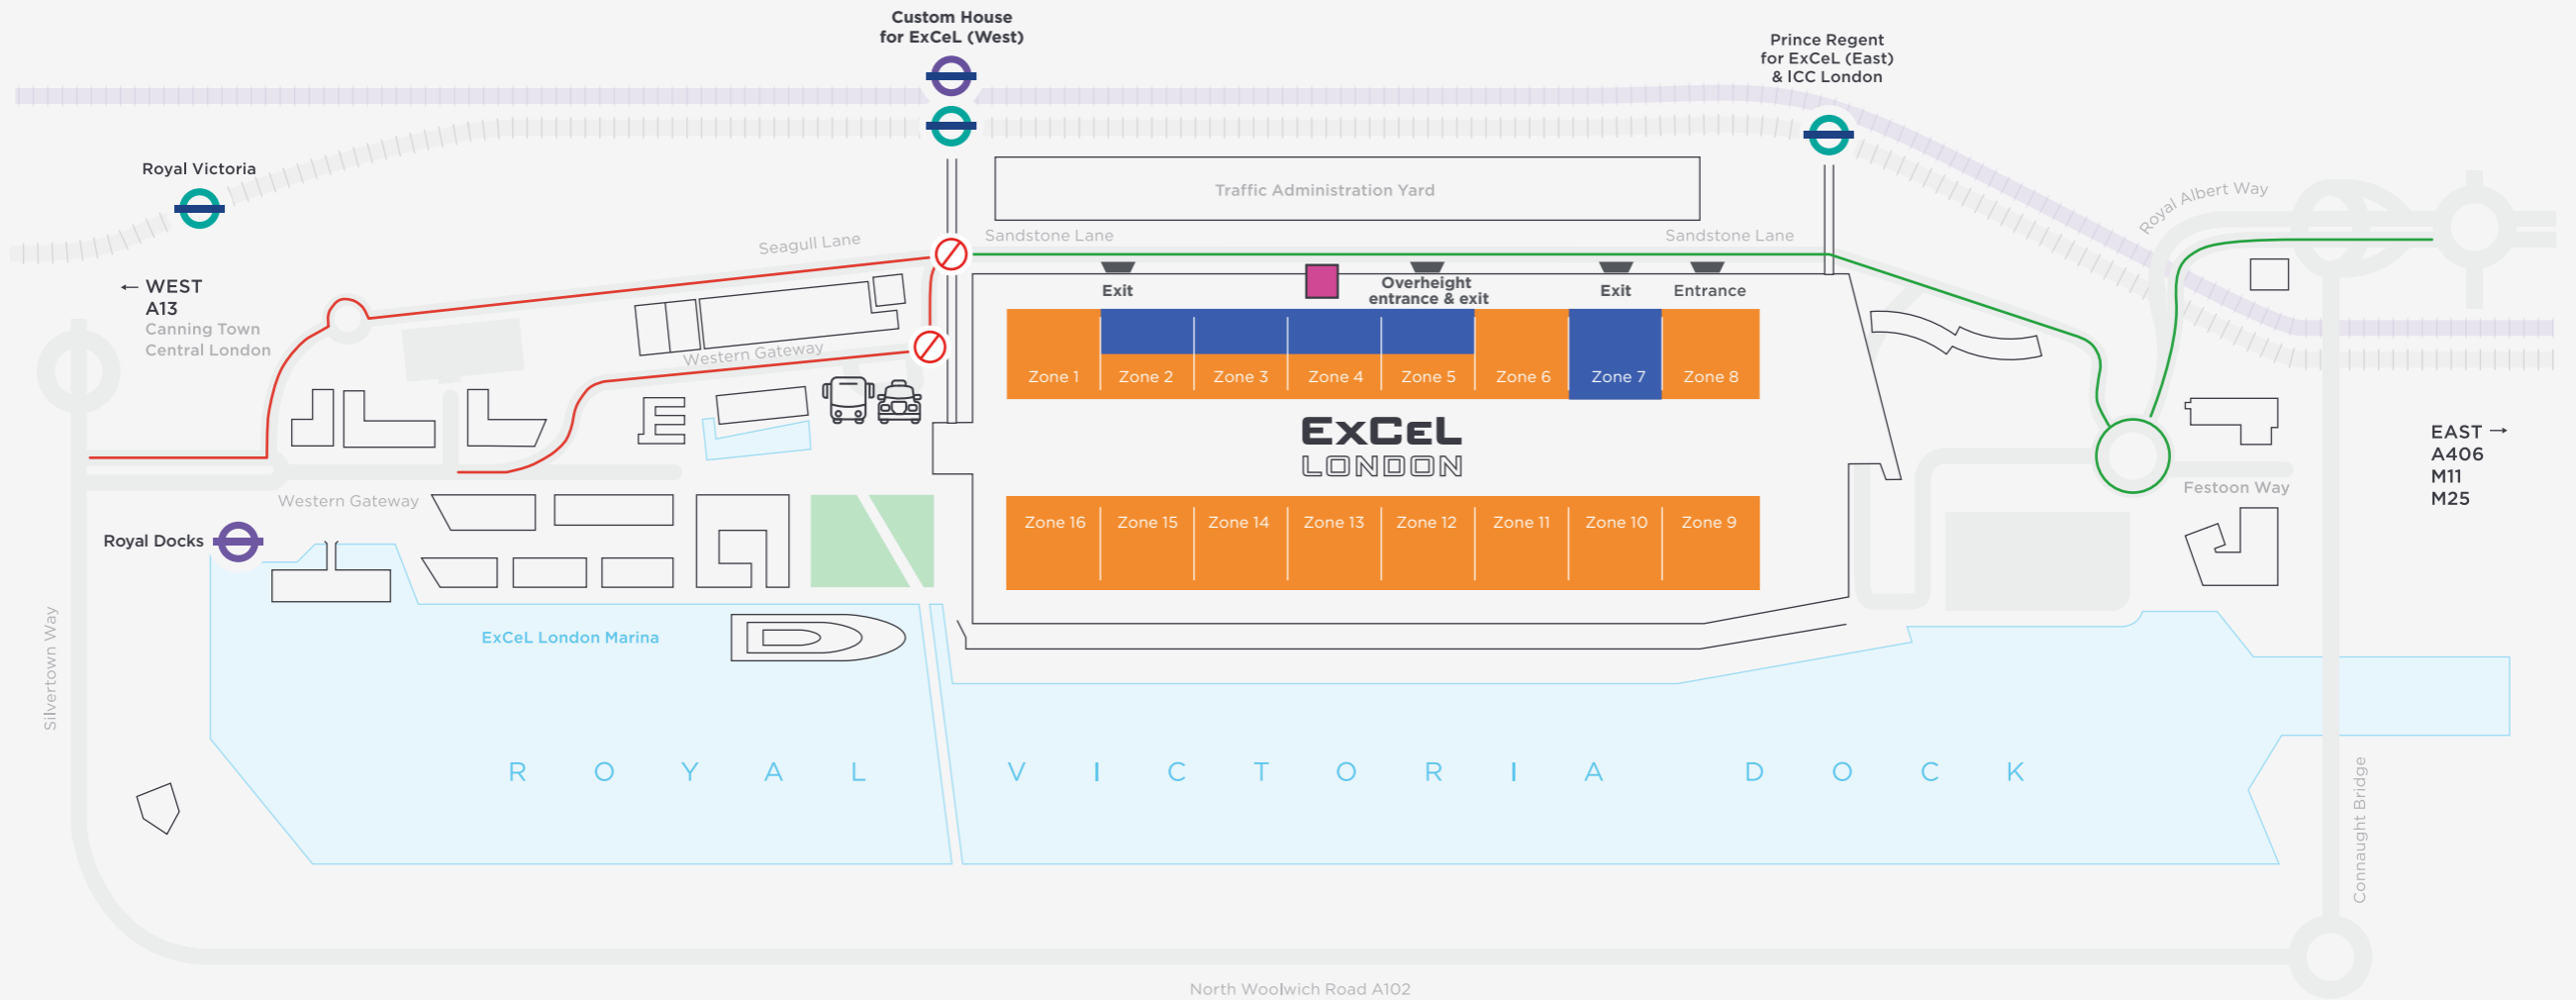

ExCeL campus travel map

Key

1,867 total spaces in venue car park

Coach, bus and taxi drop-off

IFS Cloud Cable Car

Venue car park for cars

1,650 spaces for cars with 80 accessible spaces and access to the venue via level 0 with lifts available

Access route

DLR station

Venue car park for vans

135 spaces for vans

No access to Sandstone Lane or ExCeL car park

Traffic office

Elizabeth line