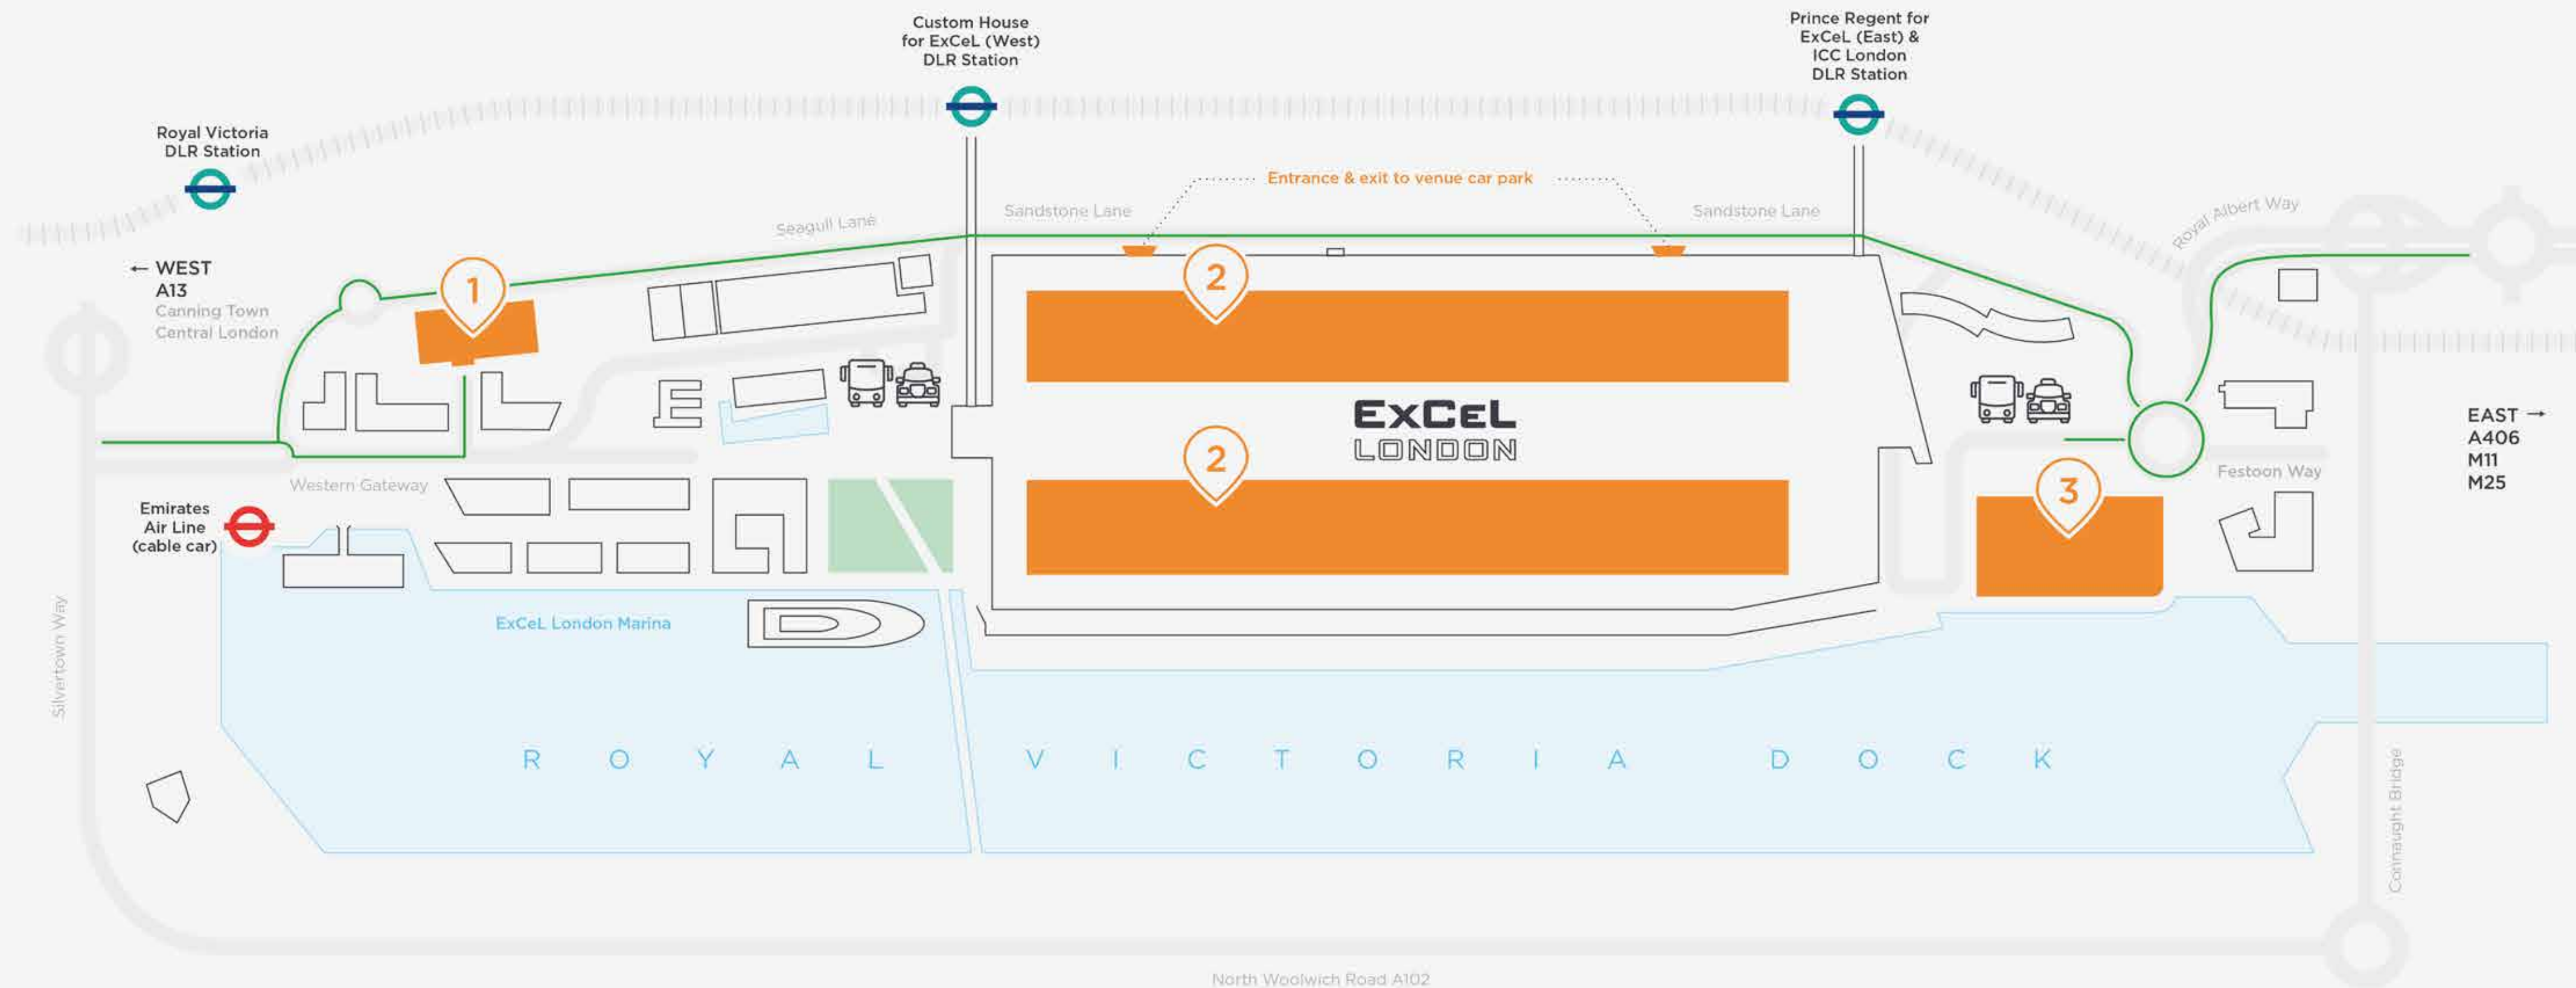

ExCeL parking map

Key

- 1 Royal Victoria car park
- 2 Venue car park
- 3 East car park
- Coach, bus and taxi drop-off
- Access route