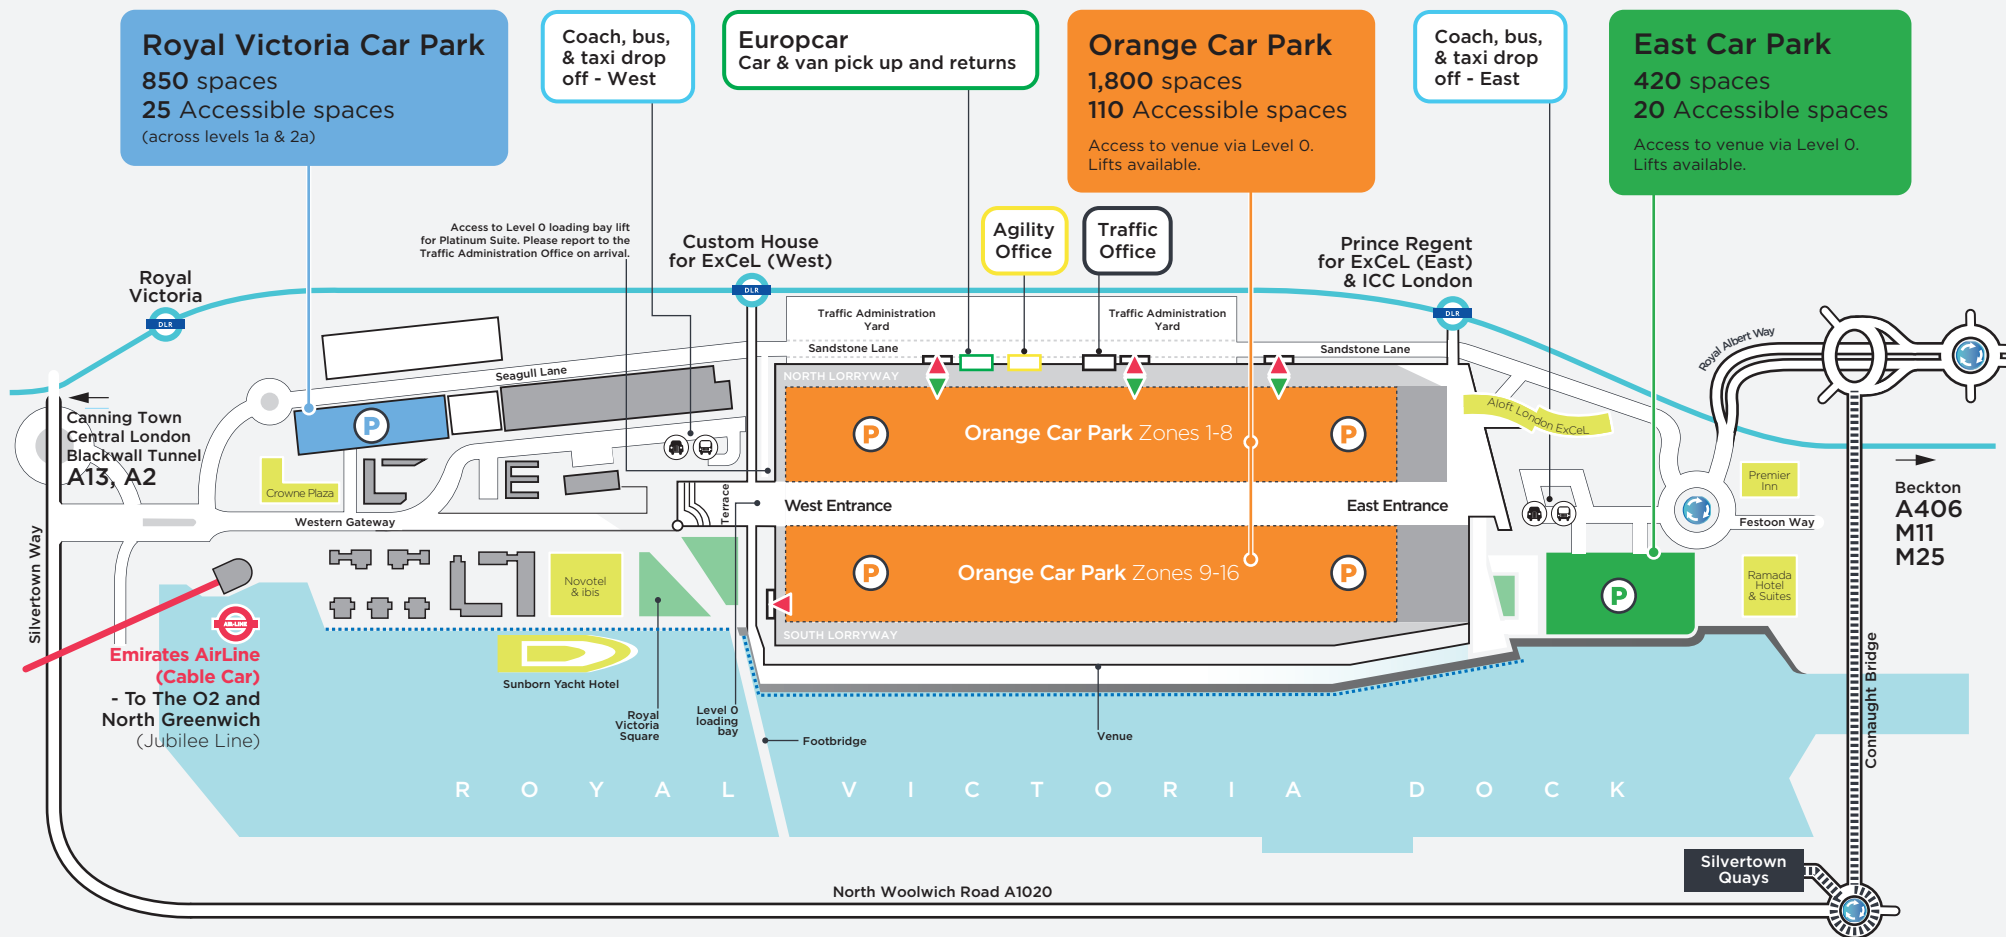

ExCeL London Parking Facilities

Key

- | | | |
|-------------------------|-------------------------------------|---|
| Royal Victoria Car Park | Docklands Light Rail | Route to temporary car park at Silvertown Quays |
| Orange Car Park | Berthing points | Emirates AirLine |
| East Car Park | Entrance / Exit for Orange Car Park | |