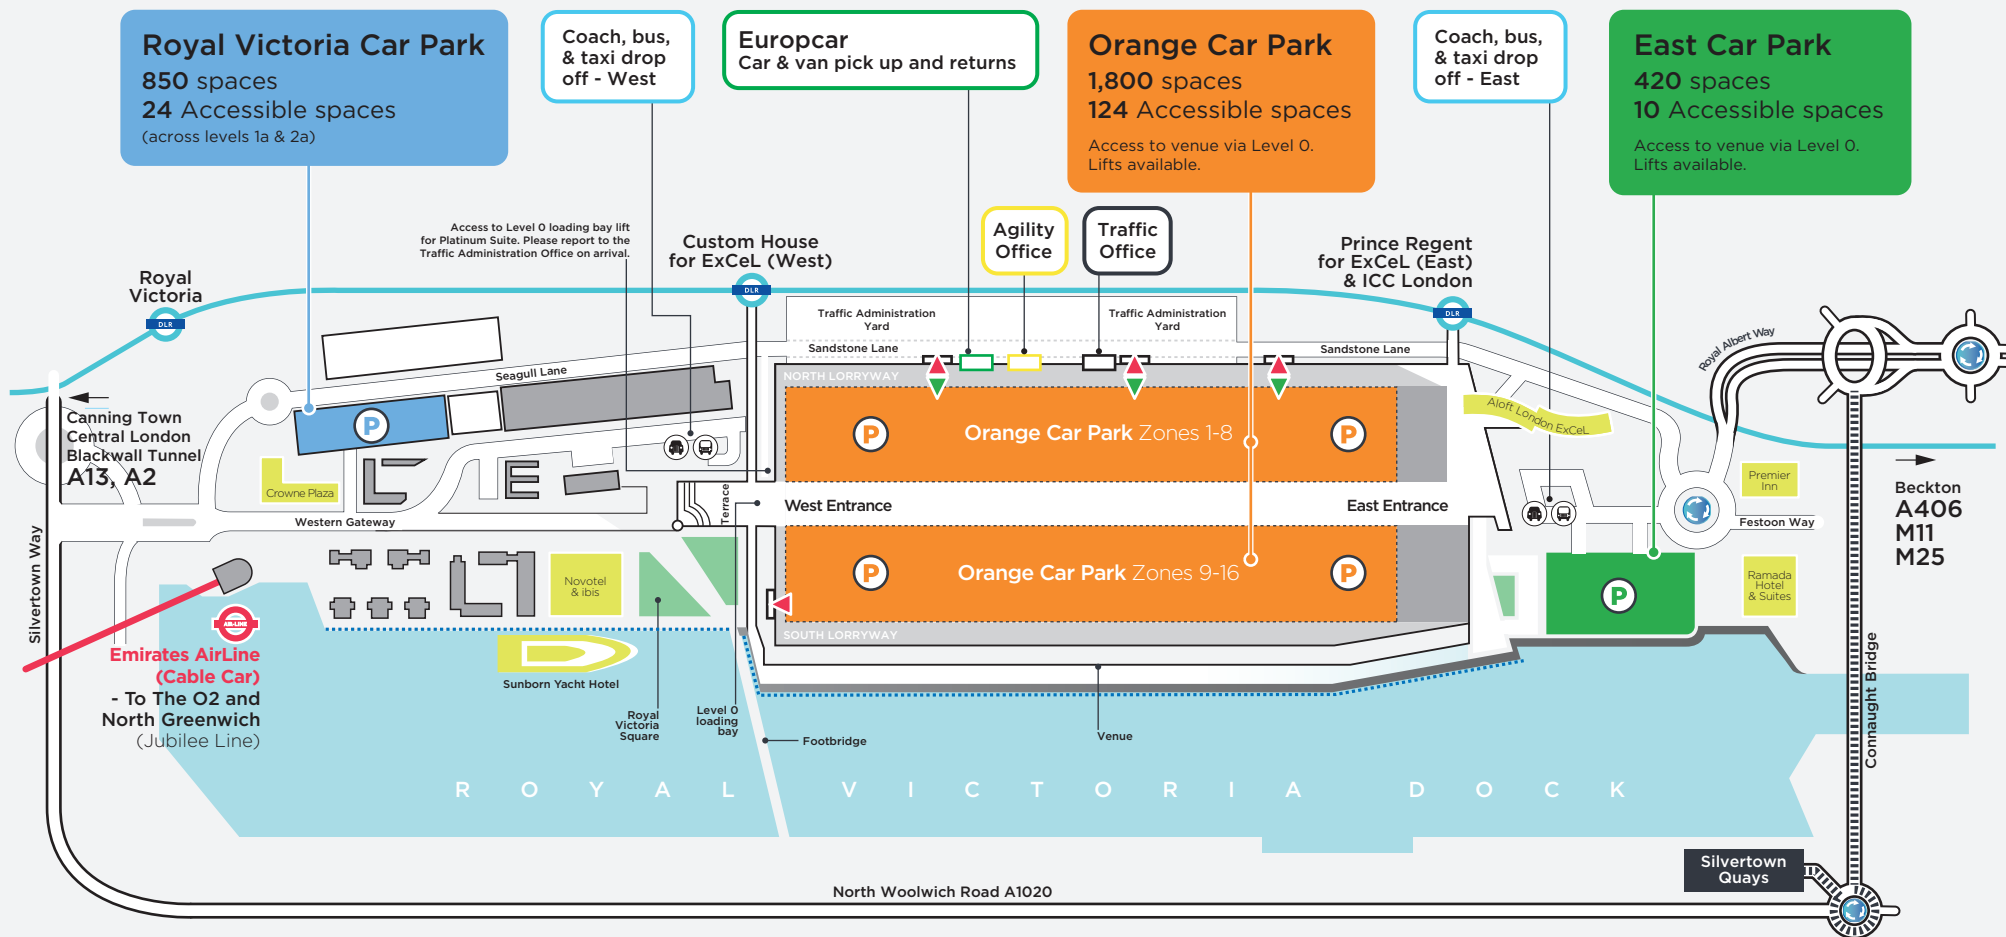

# ExCeL London Parking Facilities

## Key

- |                         |                                     |   |
|-------------------------|-------------------------------------|---|
| Royal Victoria Car Park | Docklands Light Rail                | Route to temporary car park at Silvertown Quays |
| Orange Car Park         | Berthing points                     | Emirates AirLine                                |
| East Car Park           | Entrance / Exit for Orange Car Park |   |